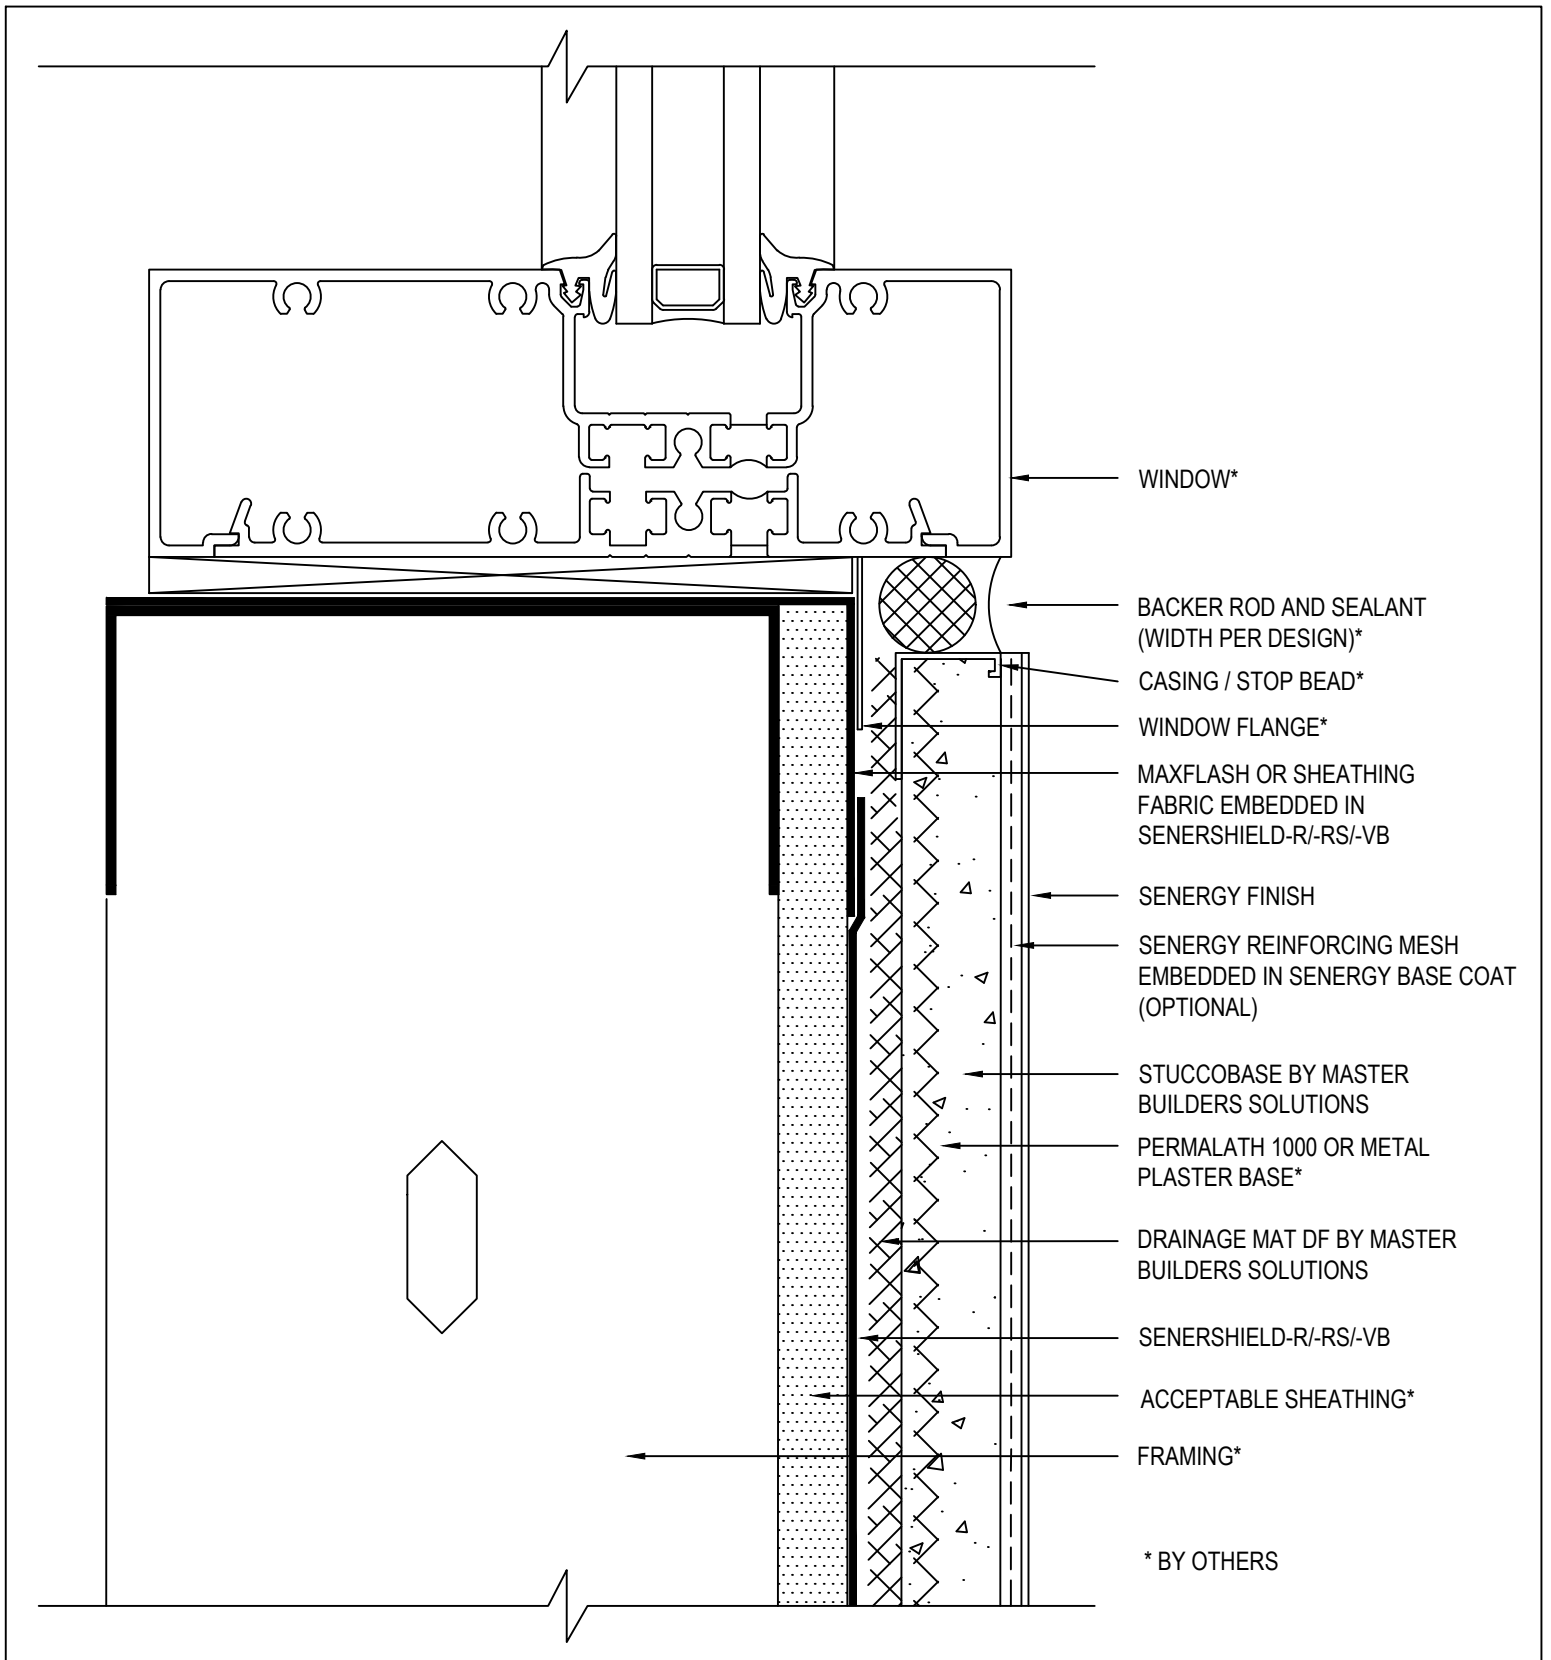

SENTRY STUCCO ULTRA WALL SYSTEM

TYPICAL FLANGED WINDOW SILL

SCALE: NTS

09

Senergy is a brand of Master Builders Solutions. Structure, substrates, flashing, sealant and other items which are not part of the Senergy *Sentry Stucco Ultra System* are the responsibility of others. This detail is subject to change without notice. Master Builders Solutions accepts no liability for the end use of this detail. For conditions not shown, consult Master Builders Solutions for review of specific detail.

Senergy®