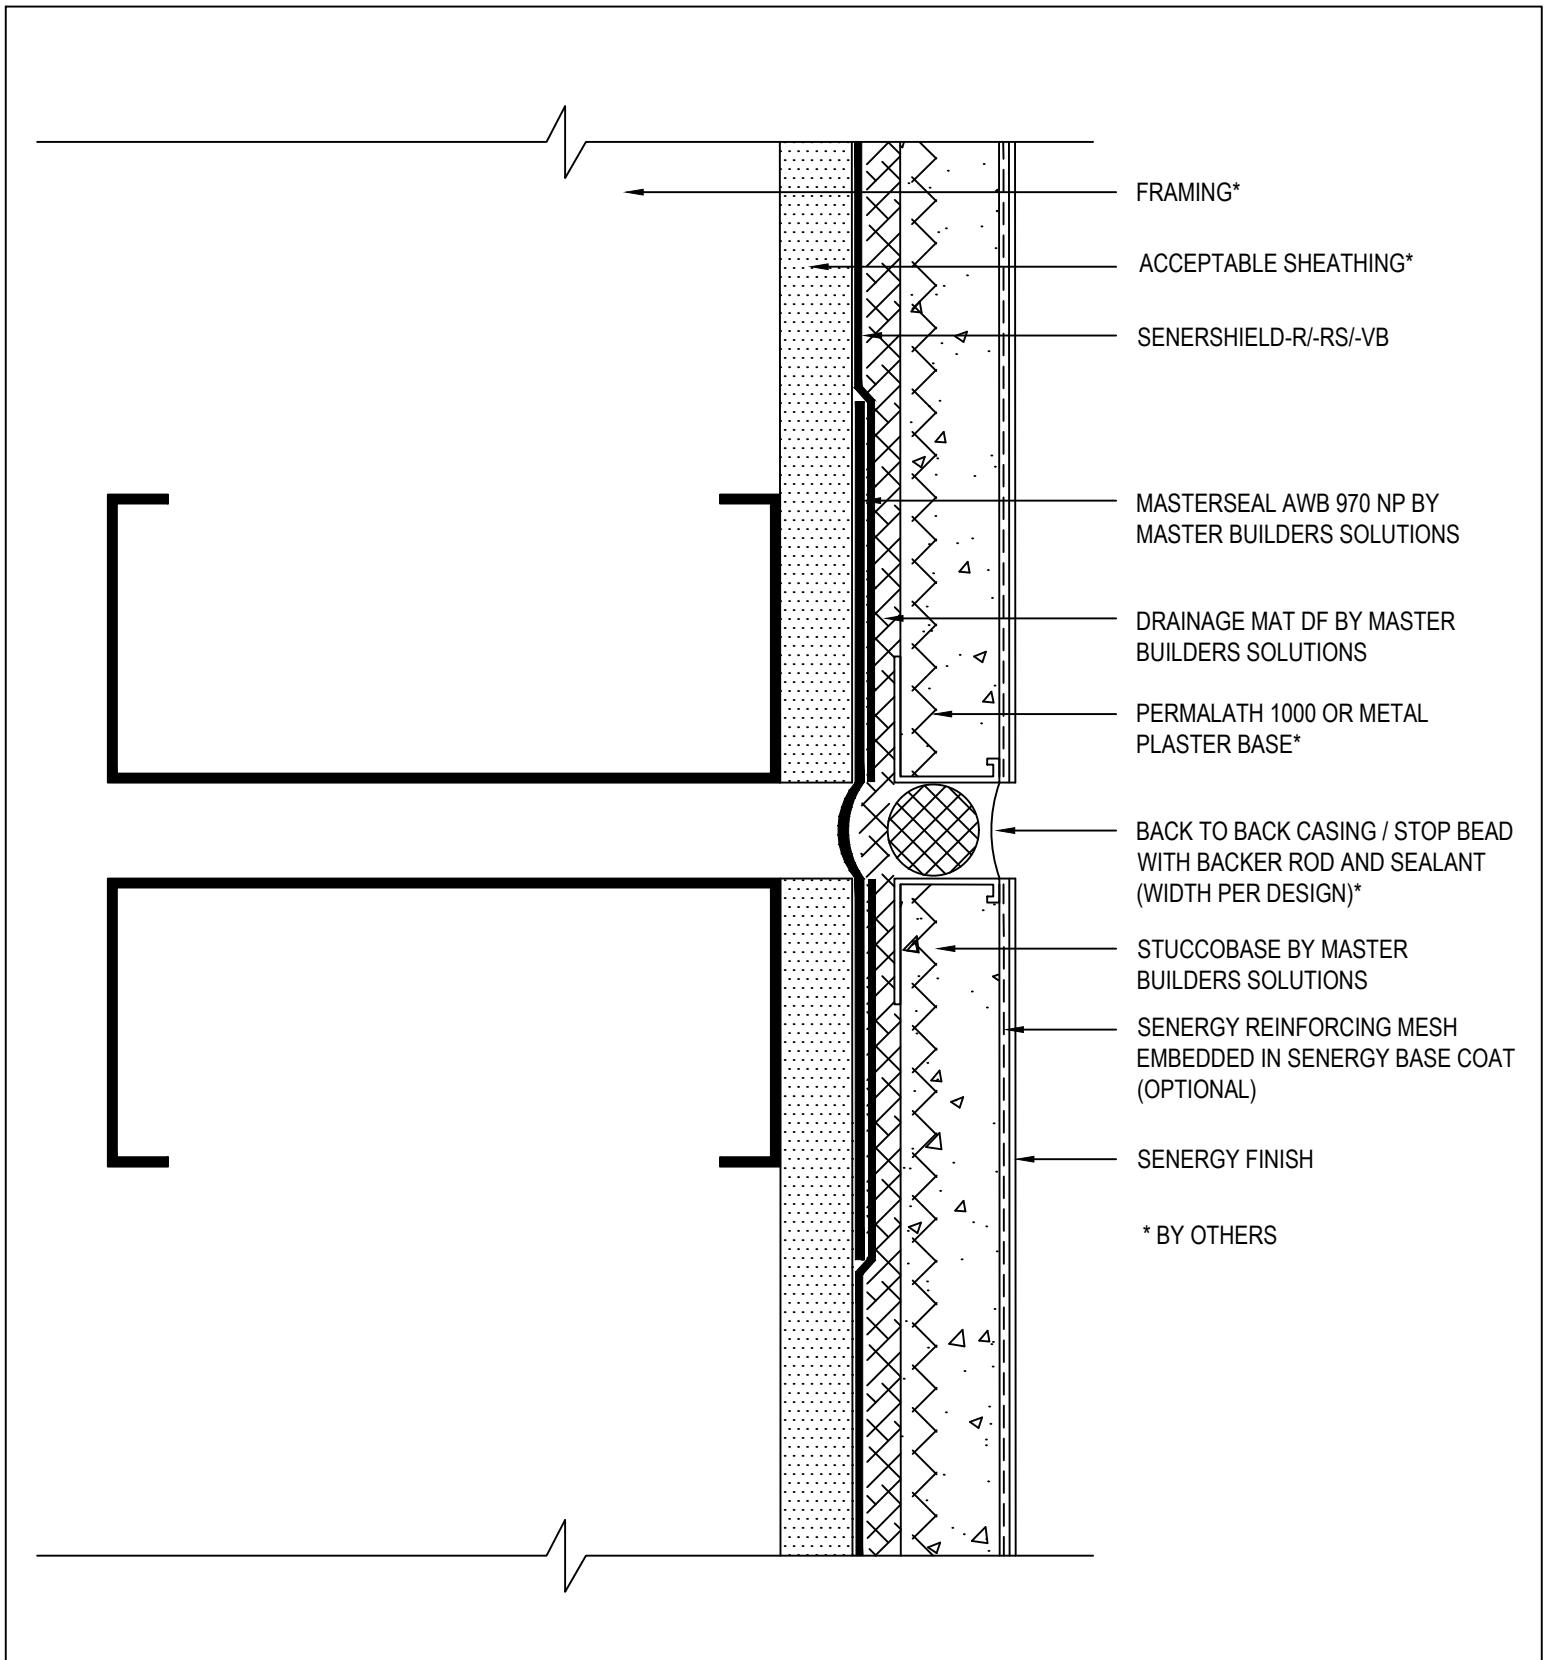

SENTRY STUCCO ULTRA WALL SYSTEM

TYPICAL EXPANSION JOINT

SCALE: NTS

05

Senergy is a brand of Master Builders Solutions. Structure, substrates, flashing, sealant and other items which are not part of the Senergy *Sentry Stucco Ultra System* are the responsibility of others. This detail is subject to change without notice. Master Builders Solutions accepts no liability for the end use of this detail. For conditions not shown, consult Master Builders Solutions for review of specific detail.

Senergy®