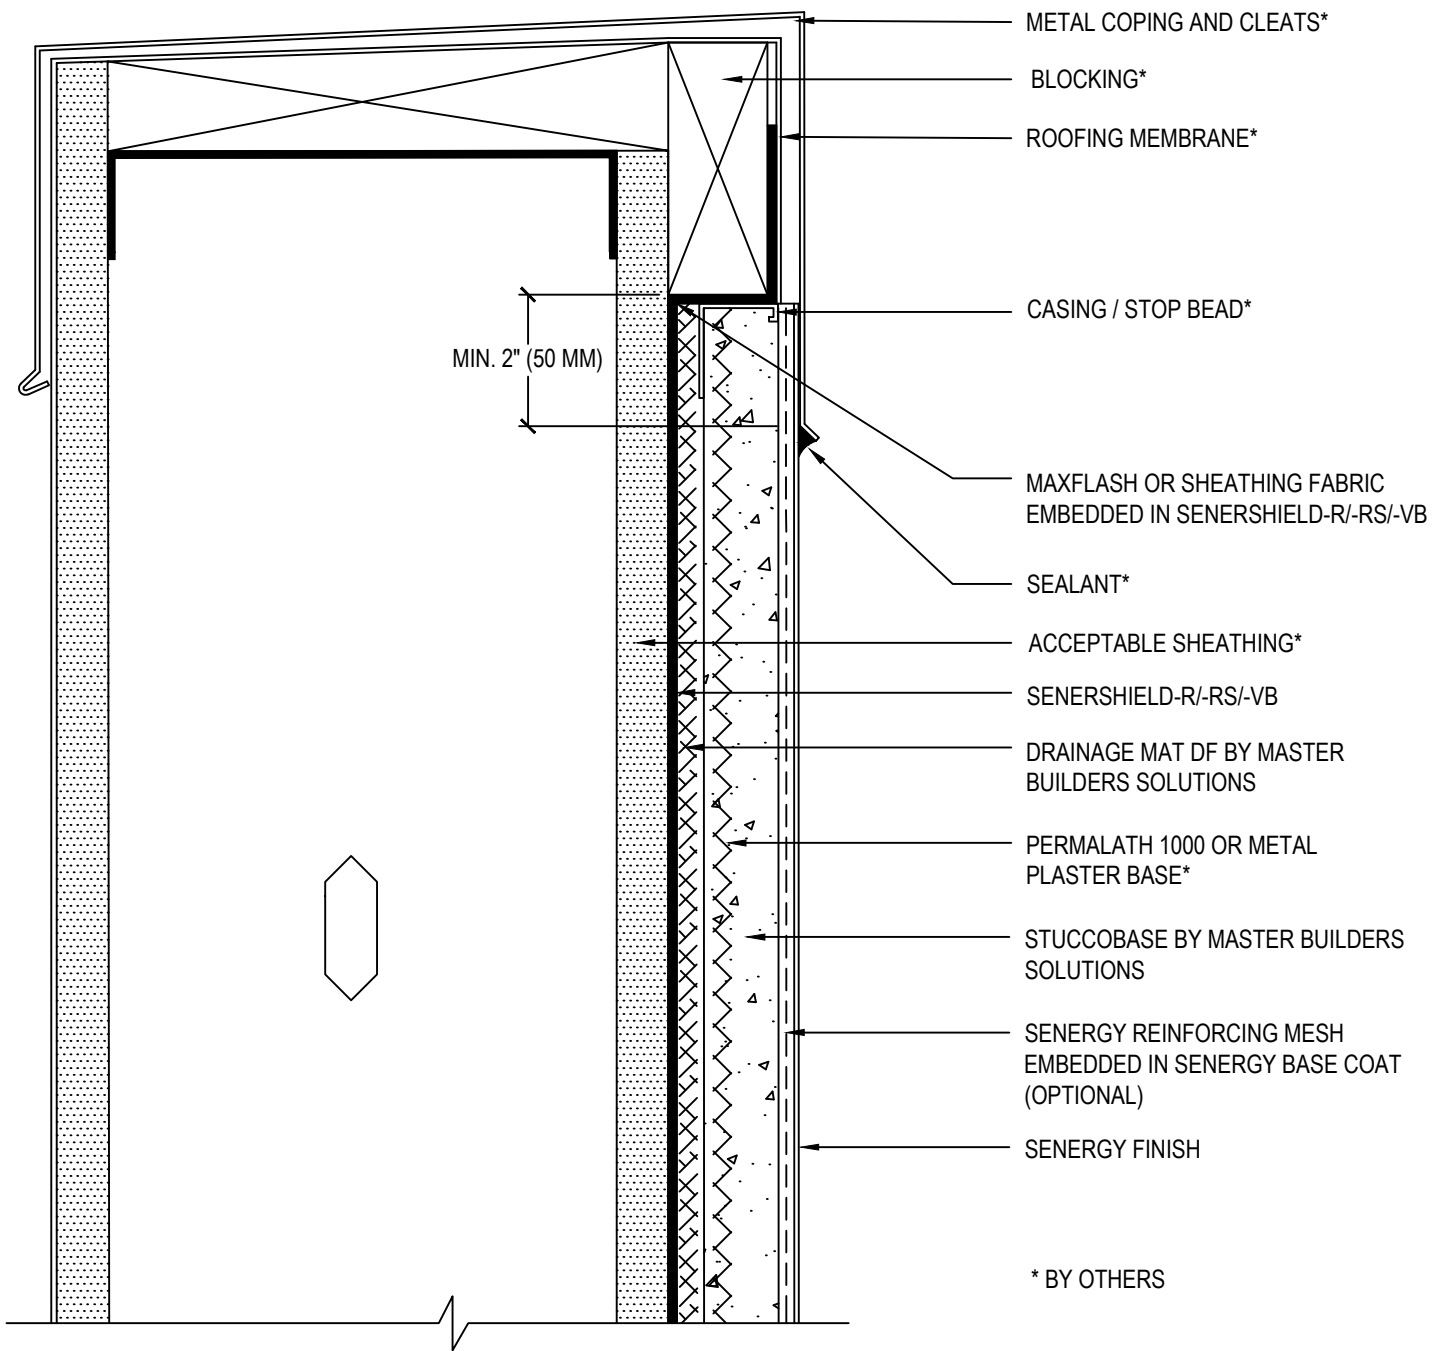

SENTRY STUCCO ULTRA WALL SYSTEM

TYPICAL COPING

SCALE: NTS

18

Senergy is a brand of Master Builders Solutions. Structure, substrates, flashing, sealant and other items which are not part of the Senergy *Sentry Stucco Ultra System* are the responsibility of others. This detail is subject to change without notice. Master Builders Solutions accepts no liability for the end use of this detail. For conditions not shown, consult Master Builders Solutions for review of specific detail.

Senergy®