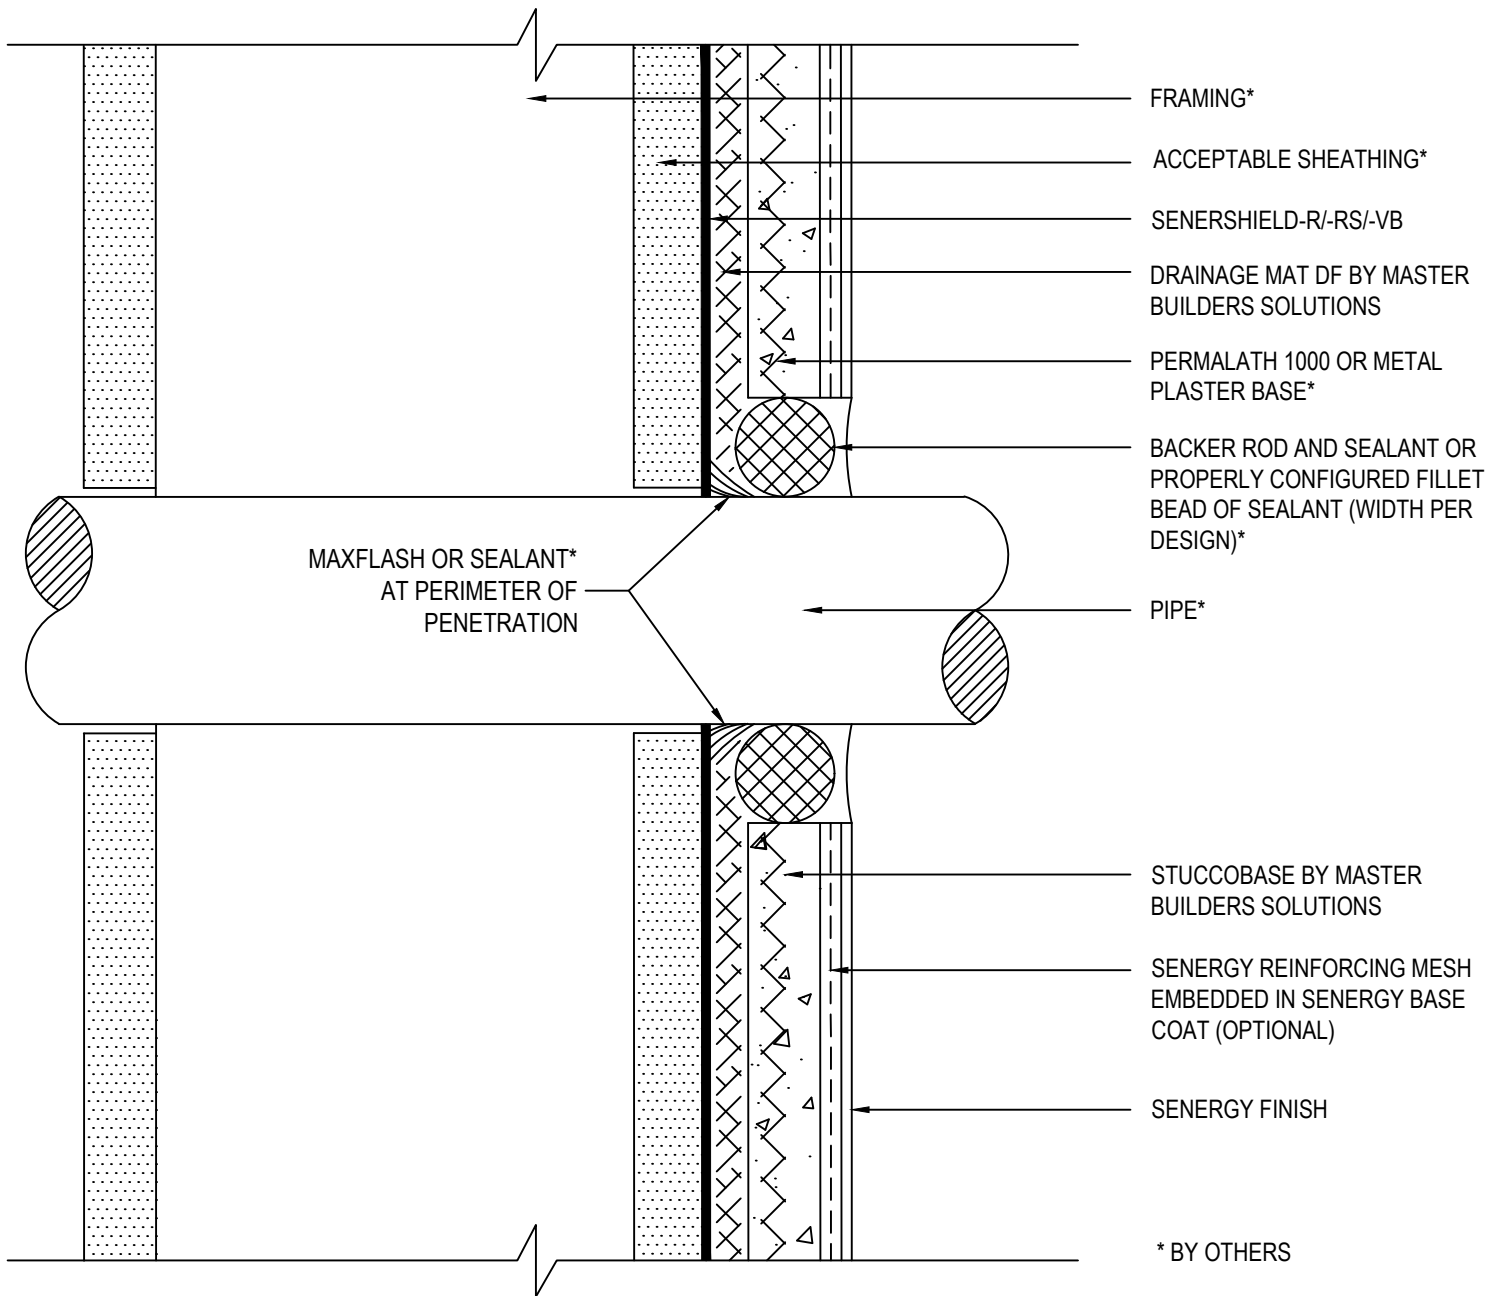

SENTRY STUCCO ULTRA WALL SYSTEM

TYPICAL PIPE PENETRATION

SCALE: NTS

21

Senergy is a brand of Master Builders Solutions. Structure, substrates, flashing, sealant and other items which are not part of the Senergy *Sentry Stucco Ultra System* are the responsibility of others. This detail is subject to change without notice. Master Builders Solutions accepts no liability for the end use of this detail. For conditions not shown, consult Master Builders Solutions for review of specific detail.

Senergy®