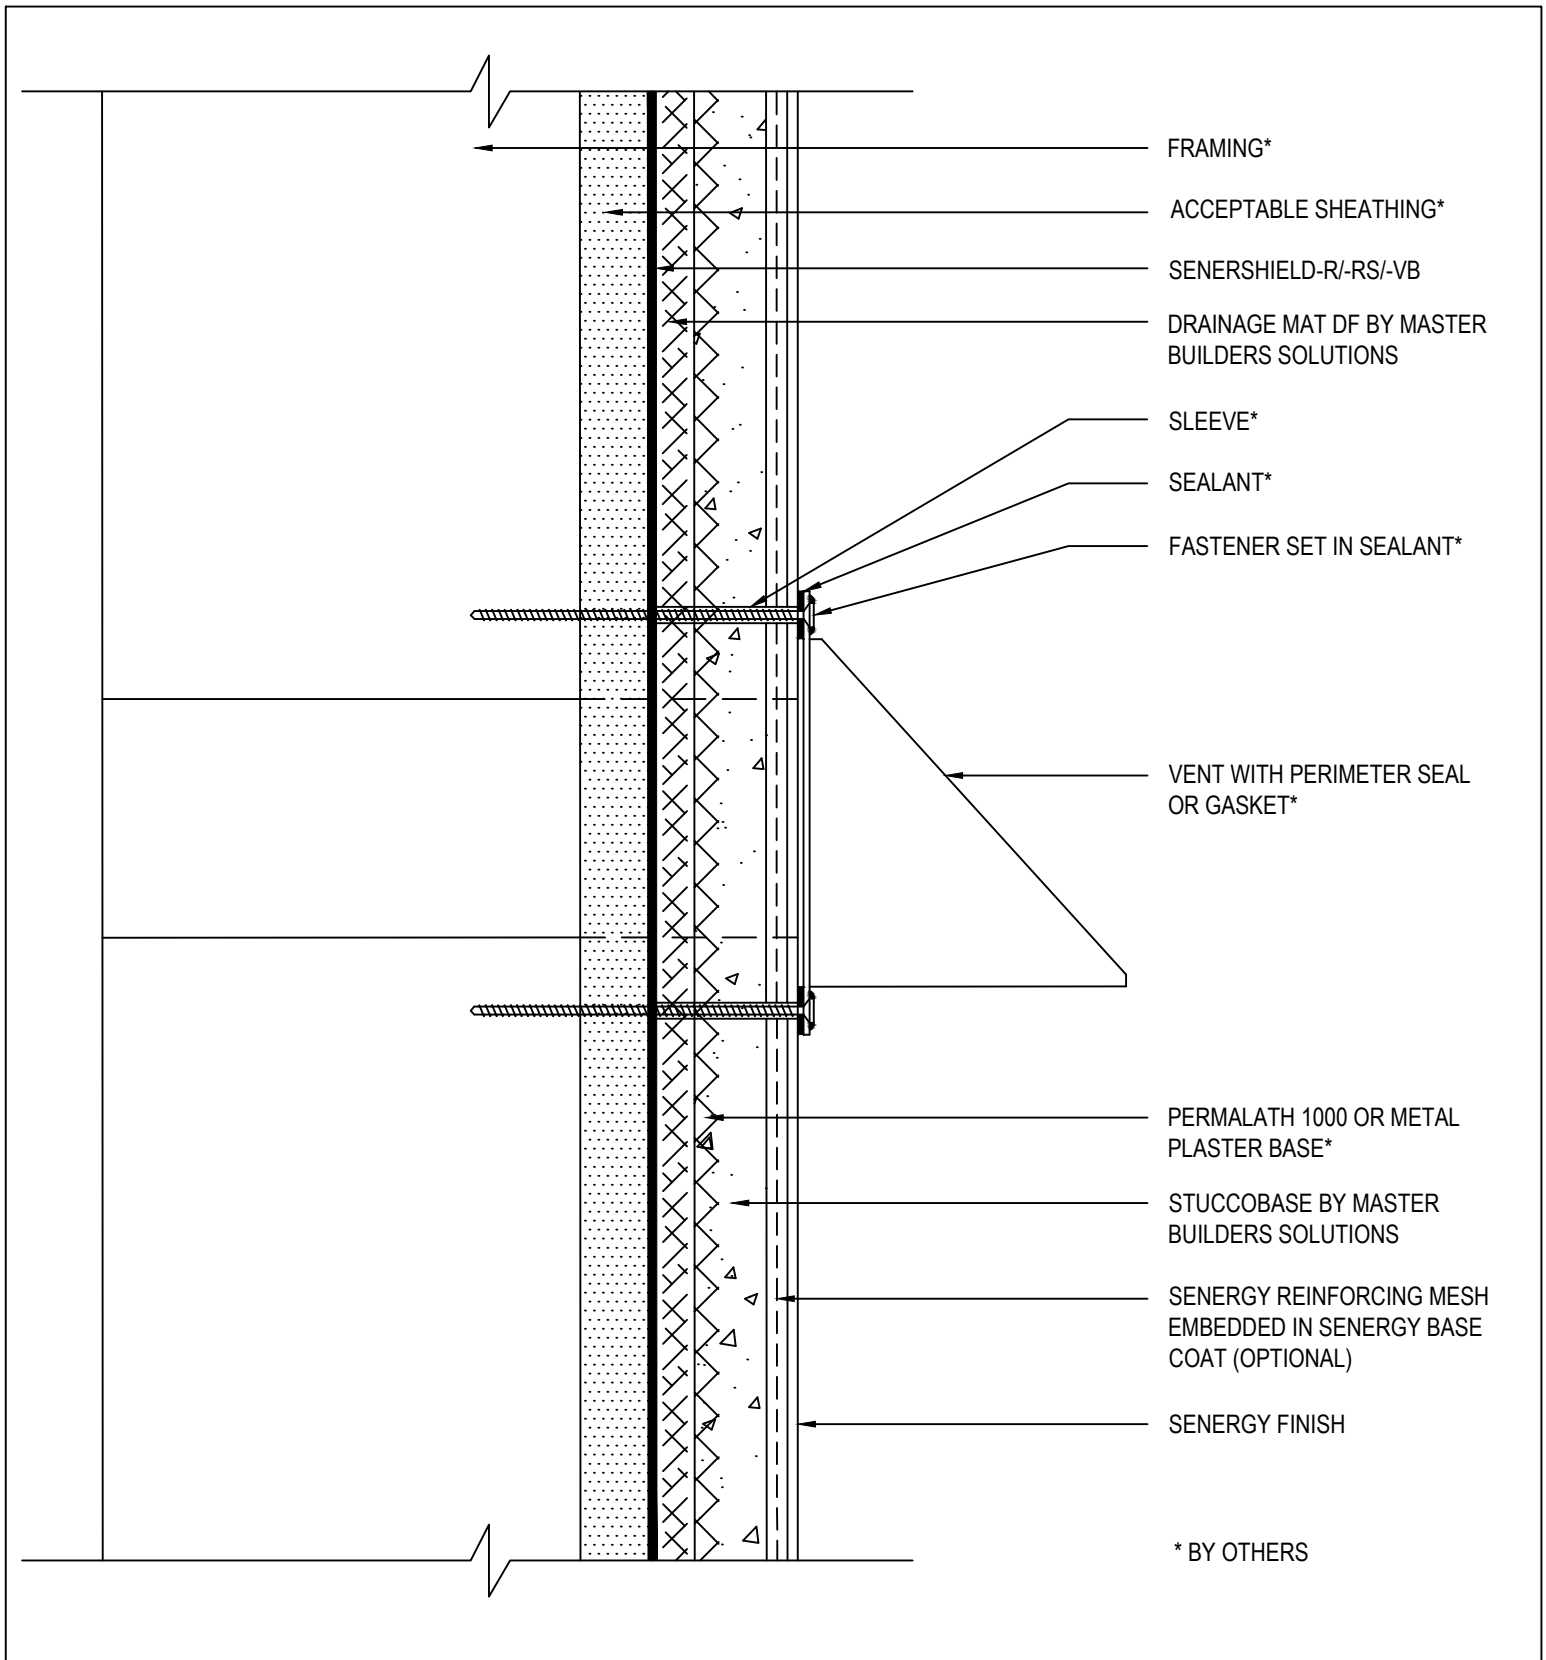

SENTRY STUCCO ULTRA WALL SYSTEM

TYPICAL VENT

SCALE: NTS

23

Senergy is a brand of Master Builders Solutions. Structure, substrates, flashing, sealant and other items which are not part of the Senergy *Sentry Stucco Ultra System* are the responsibility of others. This detail is subject to change without notice. Master Builders Solutions accepts no liability for the end use of this detail. For conditions not shown, consult Master Builders Solutions for review of specific detail.

Senergy®