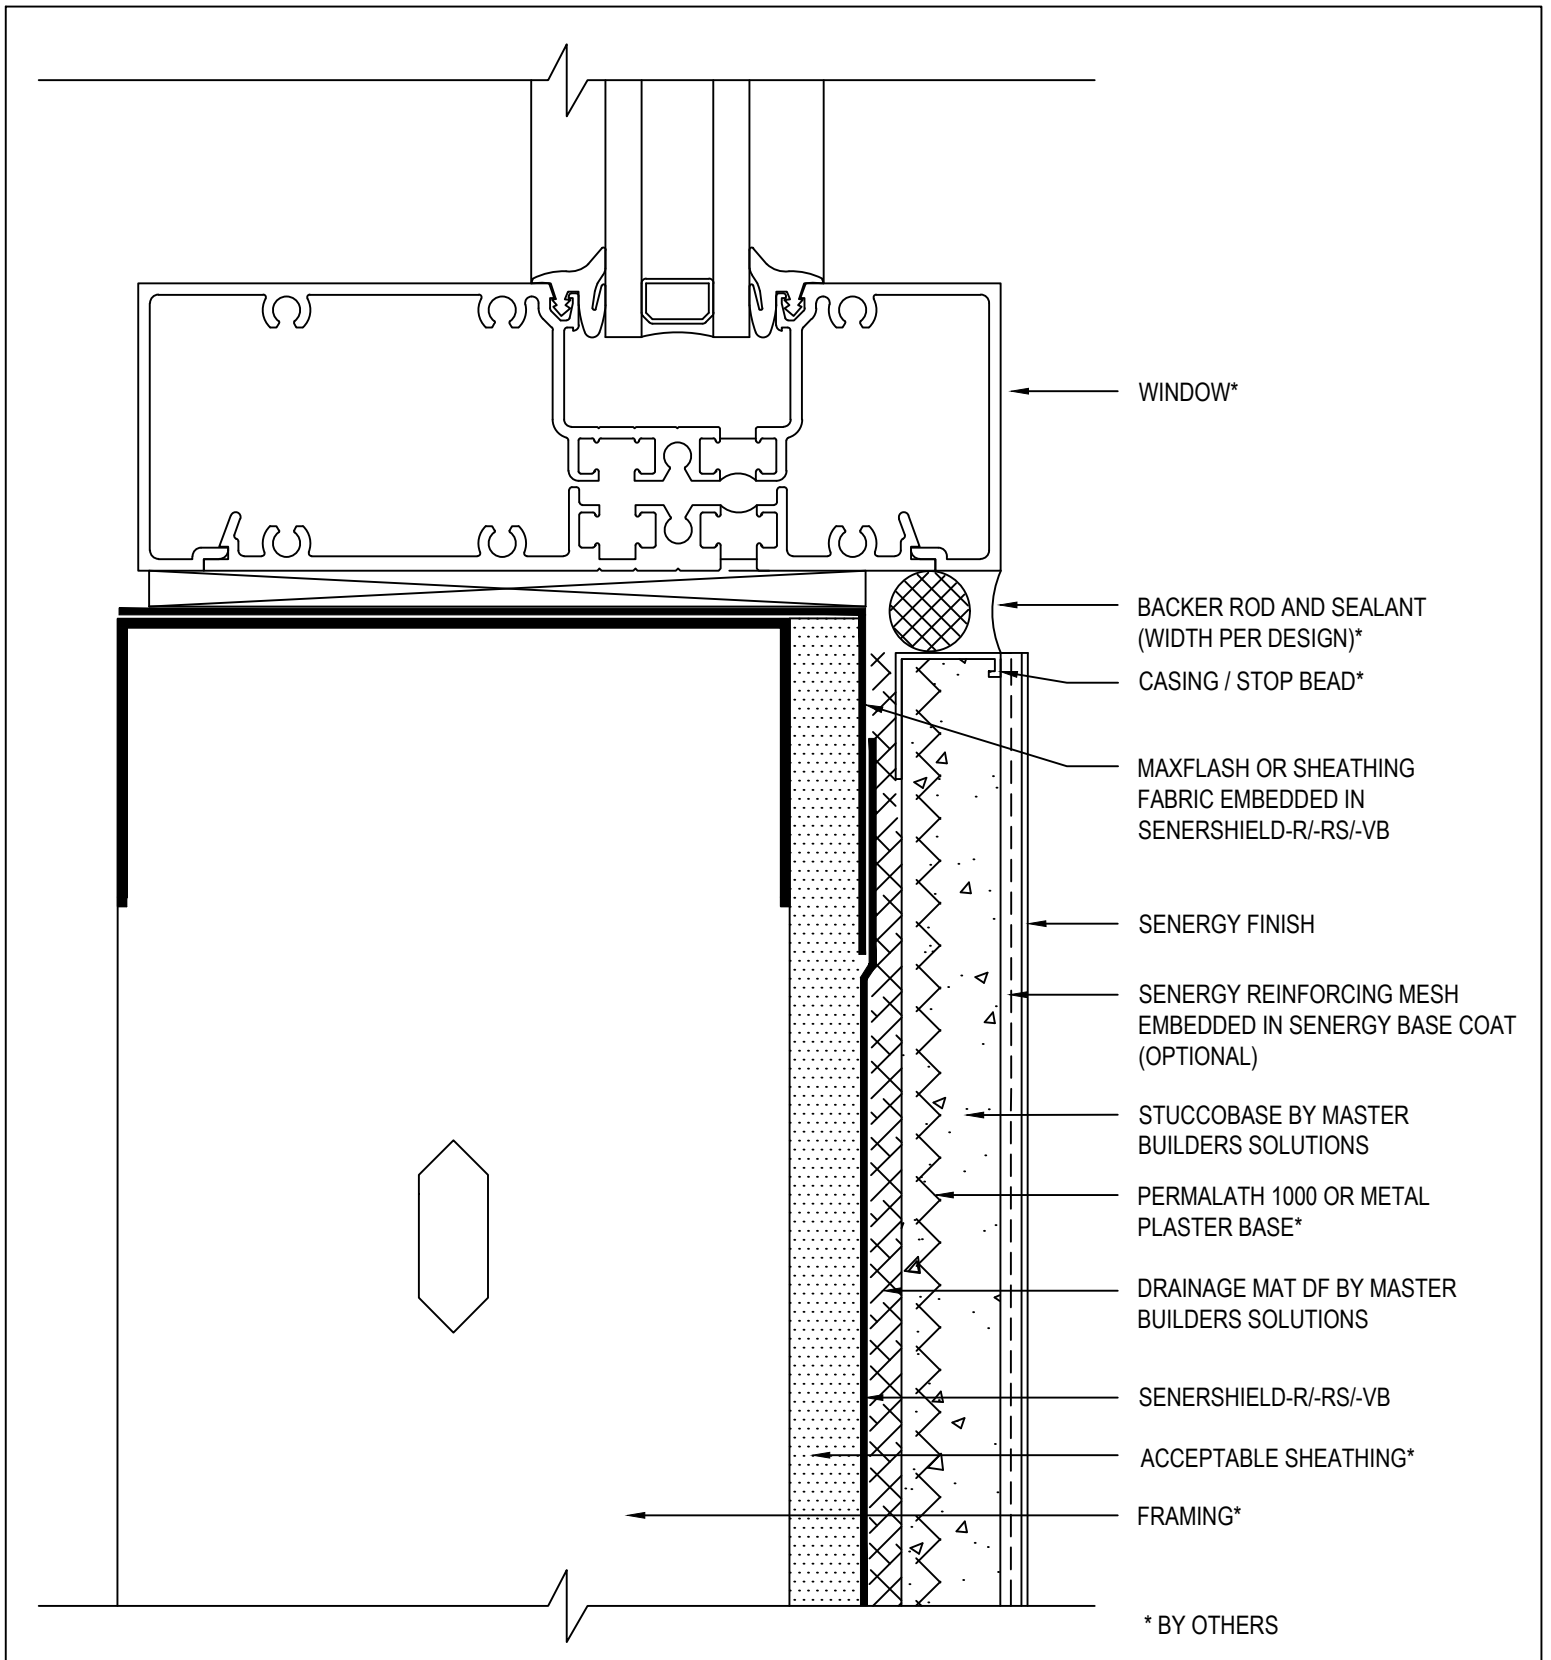

Senergy[®]

SENTRY STUCCO ULTRA WALL SYSTEM

TYPICAL WINDOW JAMB

SCALE: NTS

11

Senergy is a brand of Master Builders Solutions. Structure, substrates, flashing, sealant and other items which are not part of the Senergy *Sentry Stucco Ultra System* are the responsibility of others. This detail is subject to change without notice. Master Builders Solutions accepts no liability for the end use of this detail. For conditions not shown, consult Master Builders Solutions for review of specific detail.