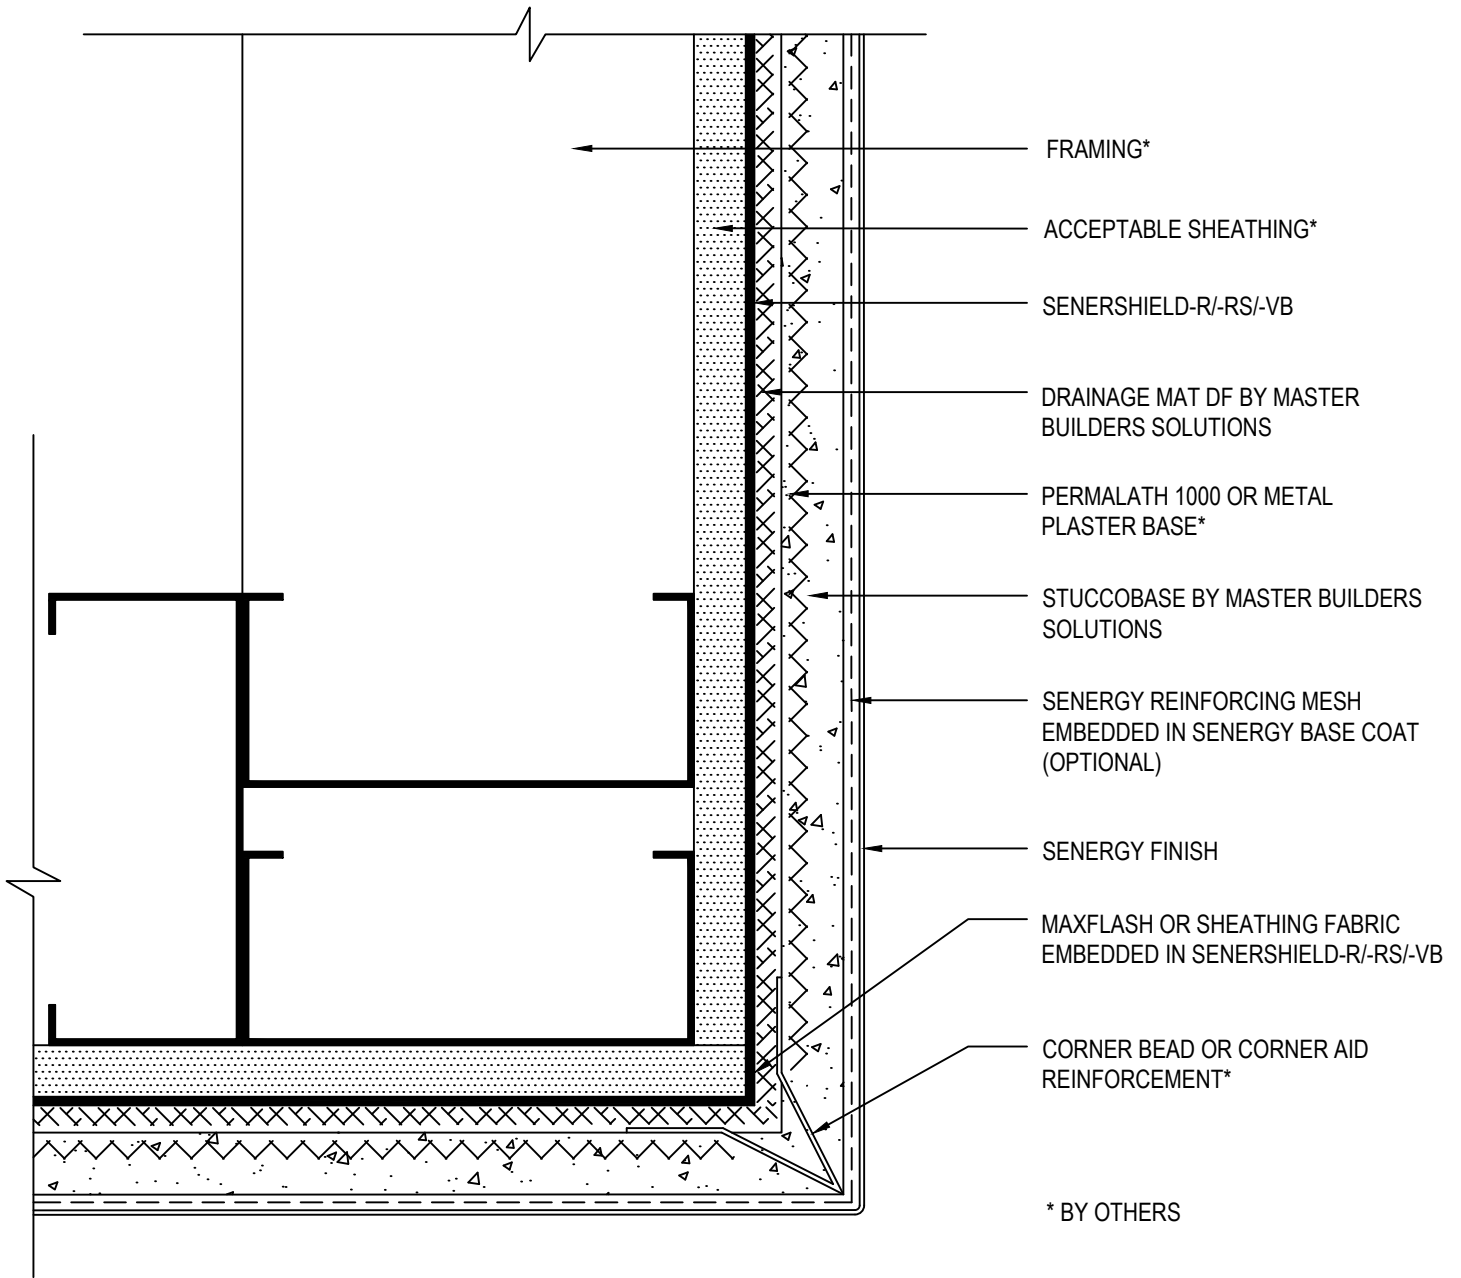

SENTRY STUCCO ULTRA WALL SYSTEM

TYPICAL CORNER BEAD

SCALE: NTS

19

Senergy is a brand of Master Builders Solutions. Structure, substrates, flashing, sealant and other items which are not part of the Senergy *Sentry Stucco Ultra System* are the responsibility of others. This detail is subject to change without notice. Master Builders Solutions accepts no liability for the end use of this detail. For conditions not shown, consult Master Builders Solutions for review of specific detail.

Senergy®