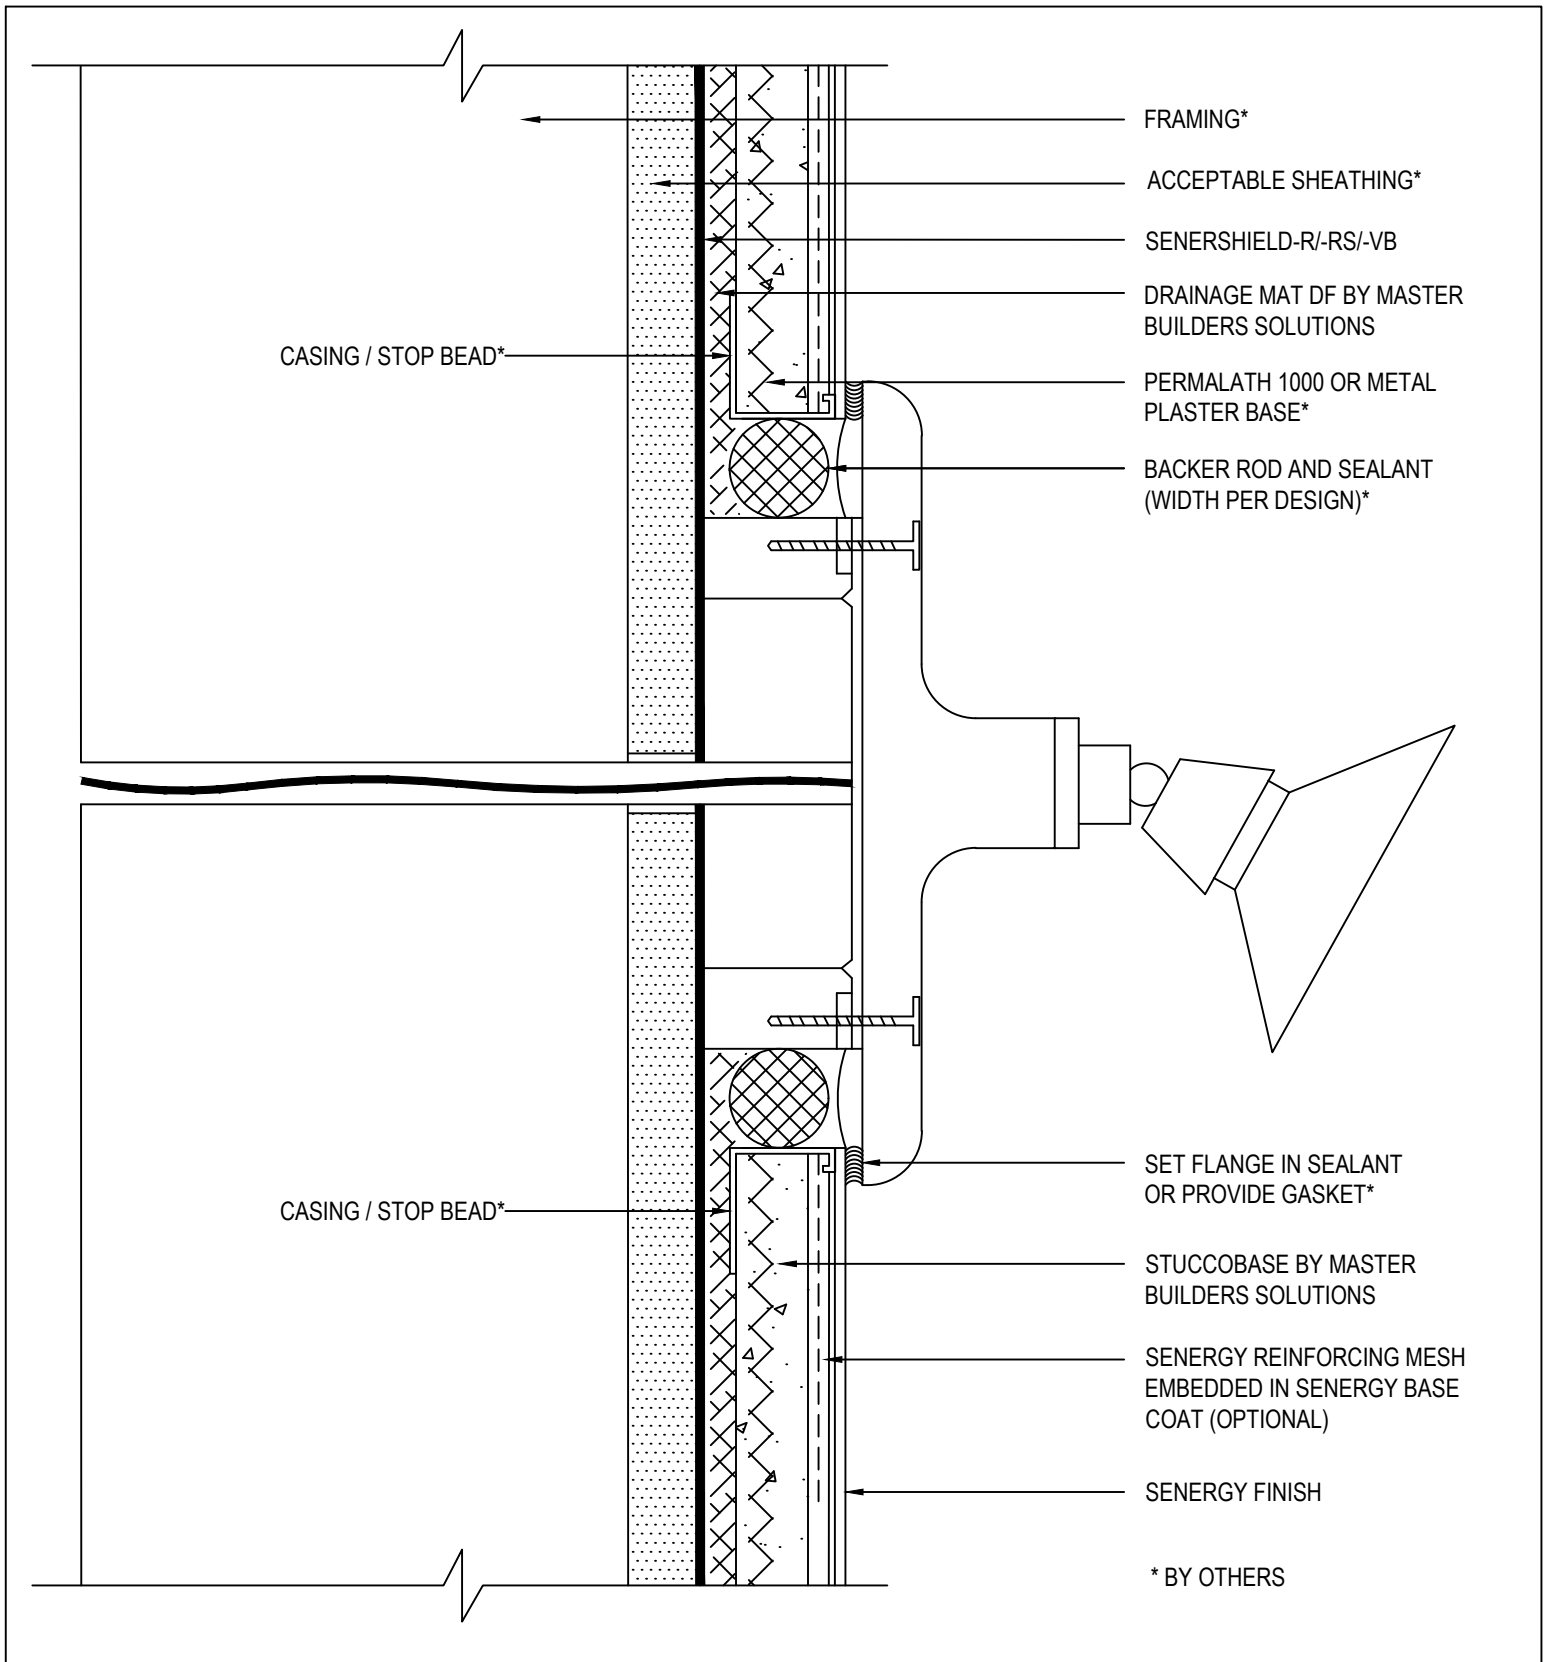

SENTRY STUCCO ULTRA WALL SYSTEM

TYPICAL LIGHT FIXTURE

SCALE: NTS

22

Senergy is a brand of Master Builders Solutions. Structure, substrates, flashing, sealant and other items which are not part of the Senergy *Sentry Stucco Ultra System* are the responsibility of others. This detail is subject to change without notice. Master Builders Solutions accepts no liability for the end use of this detail. For conditions not shown, consult Master Builders Solutions for review of specific detail.

Senergy®