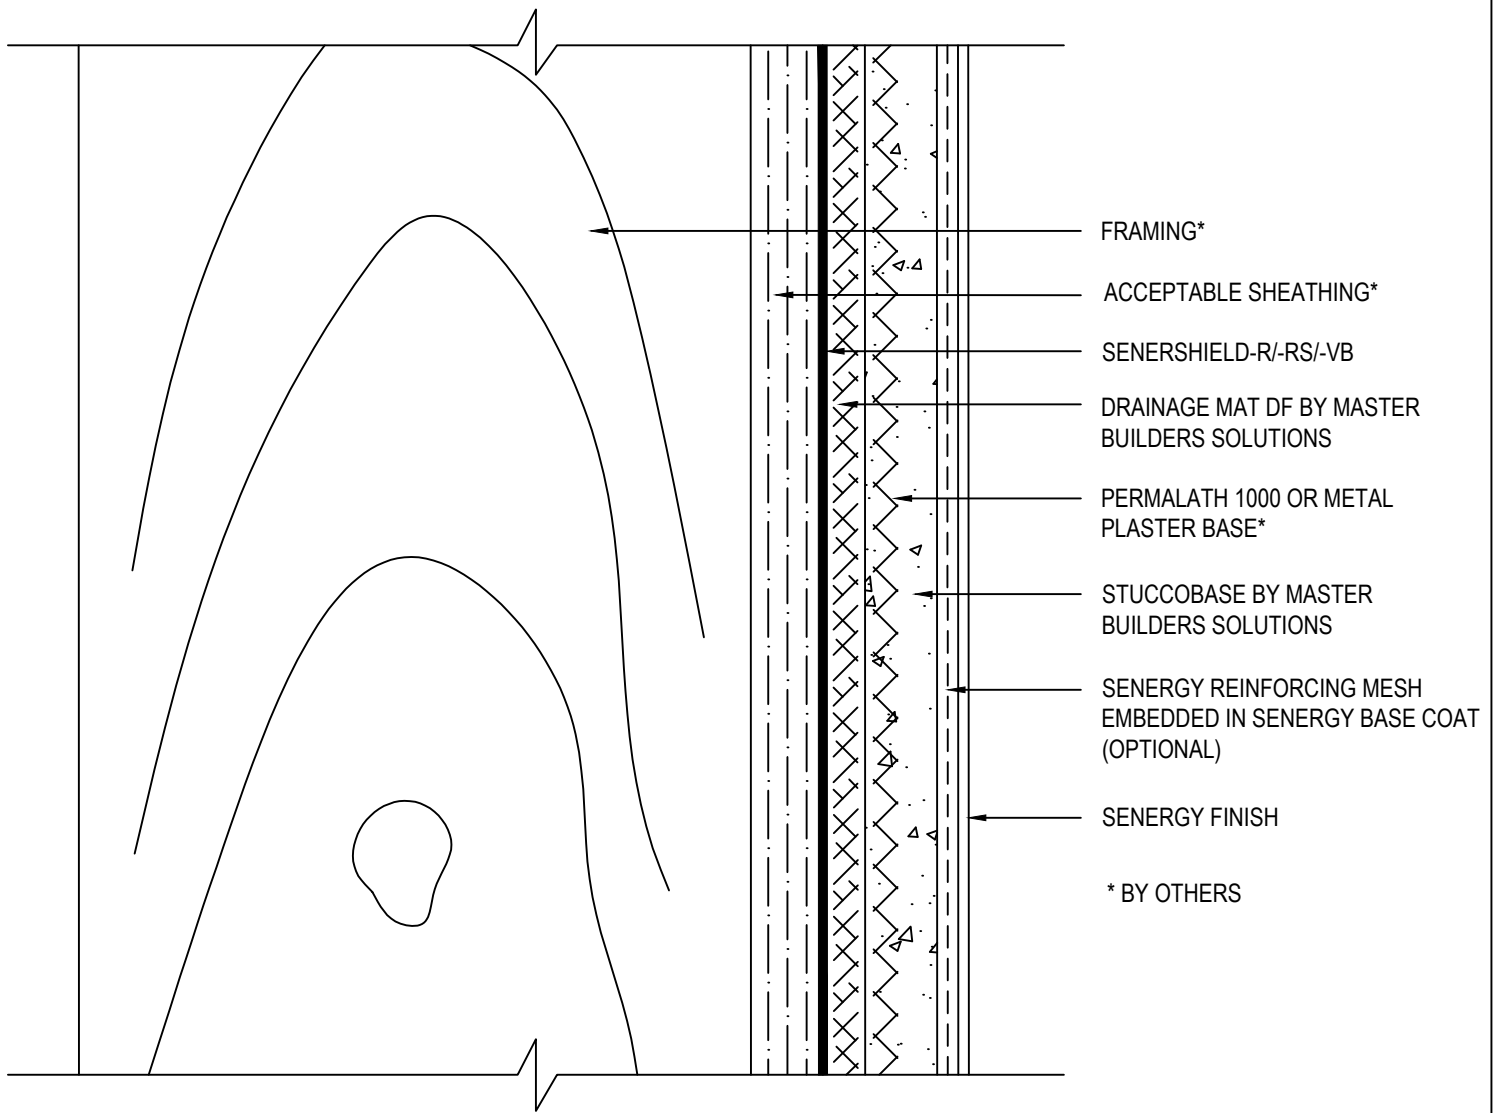

SENTRY STUCCO ULTRA WALL SYSTEM

TYPICAL WALL SYSTEM WITH WOOD FRAMING

SCALE: NTS

02

Senergy is a brand of Master Builders Solutions. Structure, substrates, flashing, sealant and other items which are not part of the Senergy *Sentry Stucco Ultra System* are the responsibility of others. This detail is subject to change without notice. Master Builders Solutions accepts no liability for the end use of this detail. For conditions not shown, consult Master Builders Solutions for review of specific detail.

Senergy®