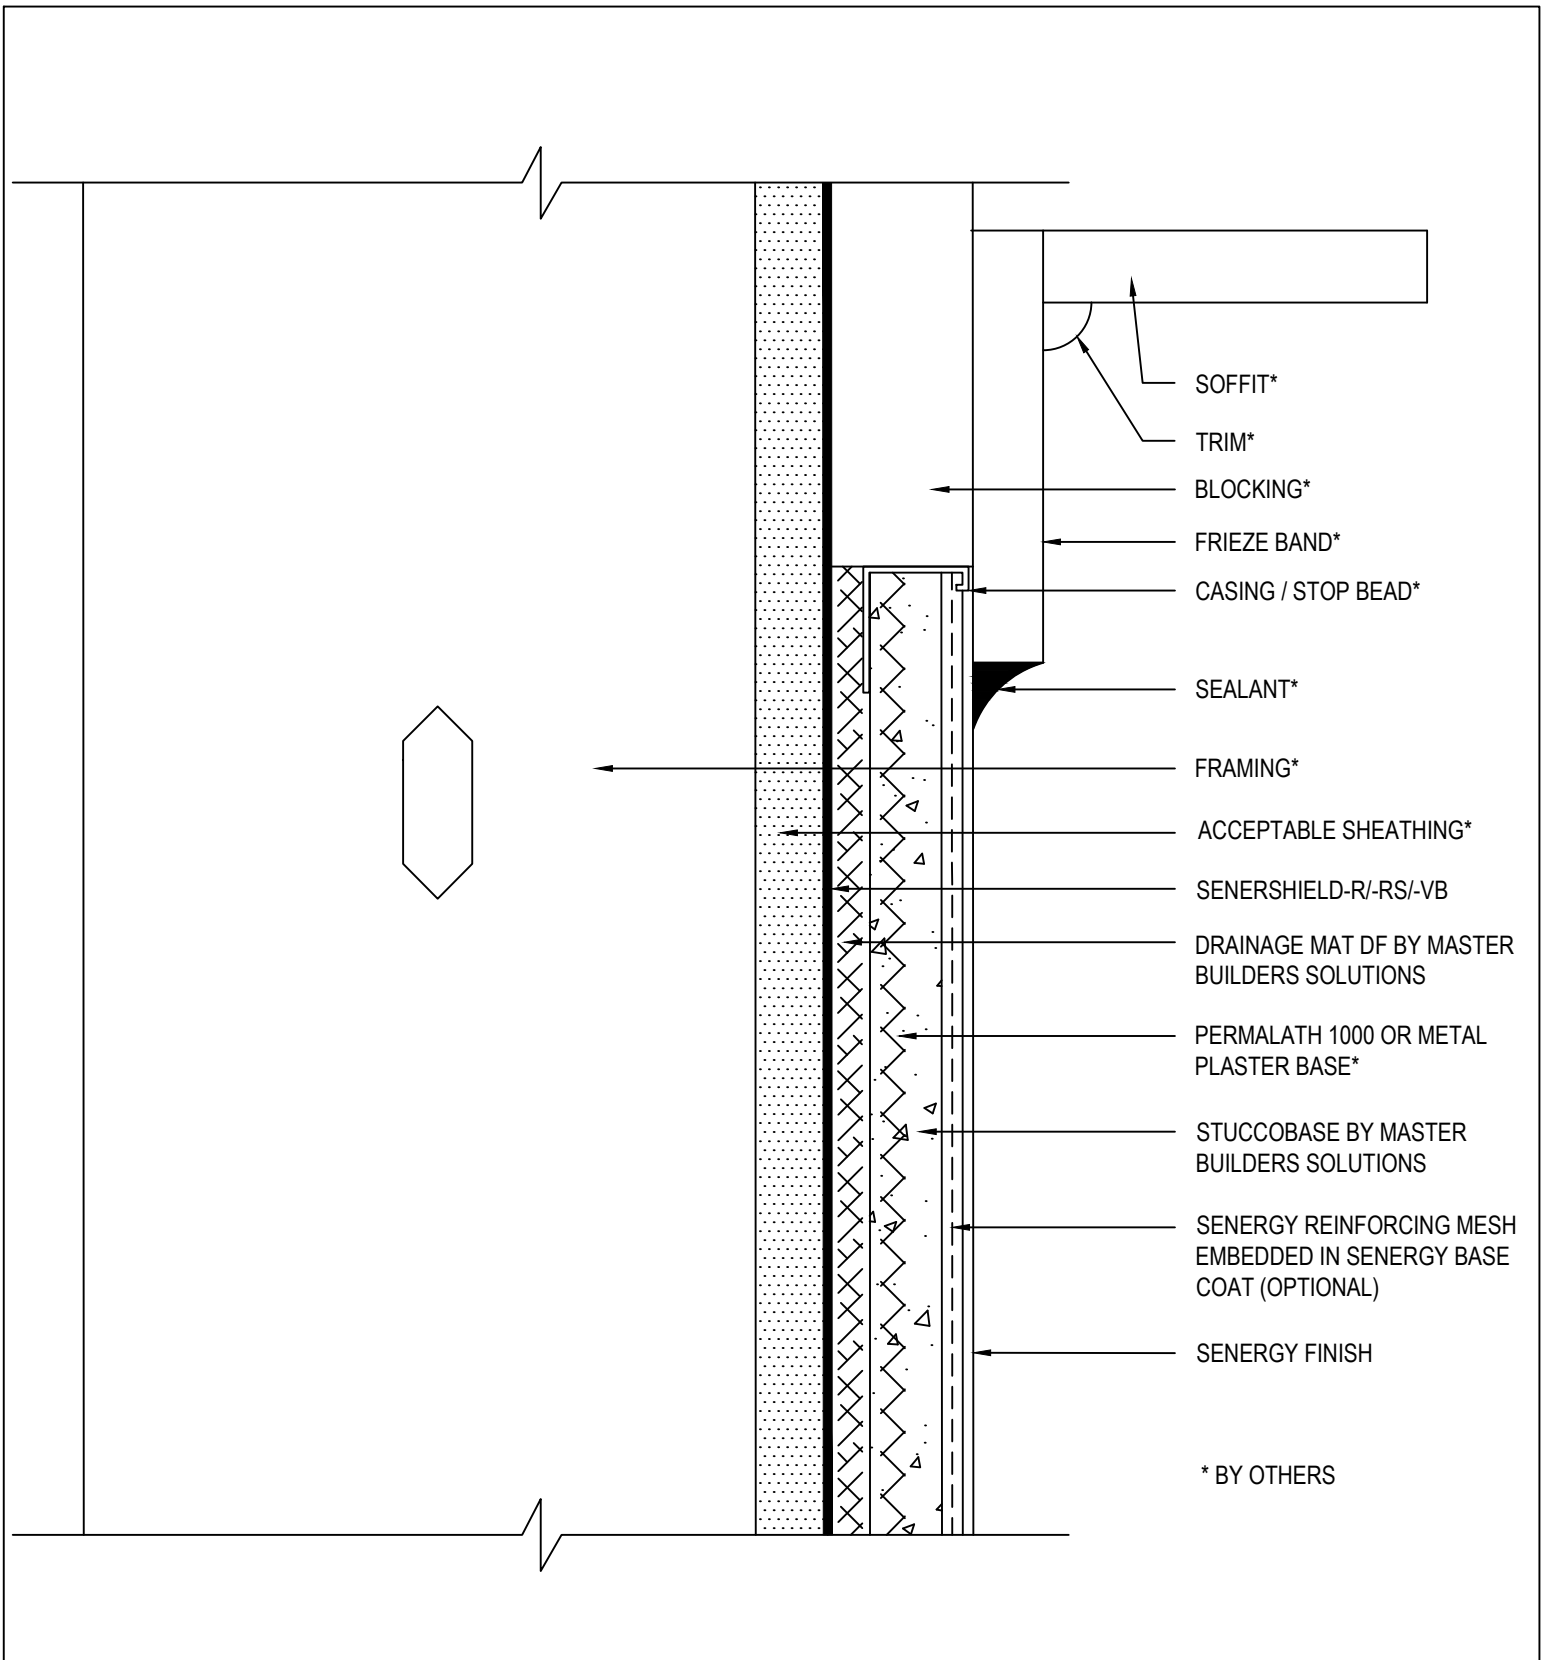

SENTRY STUCCO ULTRA WALL SYSTEM

TYPICAL TERMINATION AT SOFFIT / GABLE END

SCALE: NTS

14

Senergy is a brand of Master Builders Solutions. Structure, substrates, flashing, sealant and other items which are not part of the Senergy *Sentry Stucco Ultra System* are the responsibility of others. This detail is subject to change without notice. Master Builders Solutions accepts no liability for the end use of this detail. For conditions not shown, consult Master Builders Solutions for review of specific detail.

Senergy®

* BY OTHERS