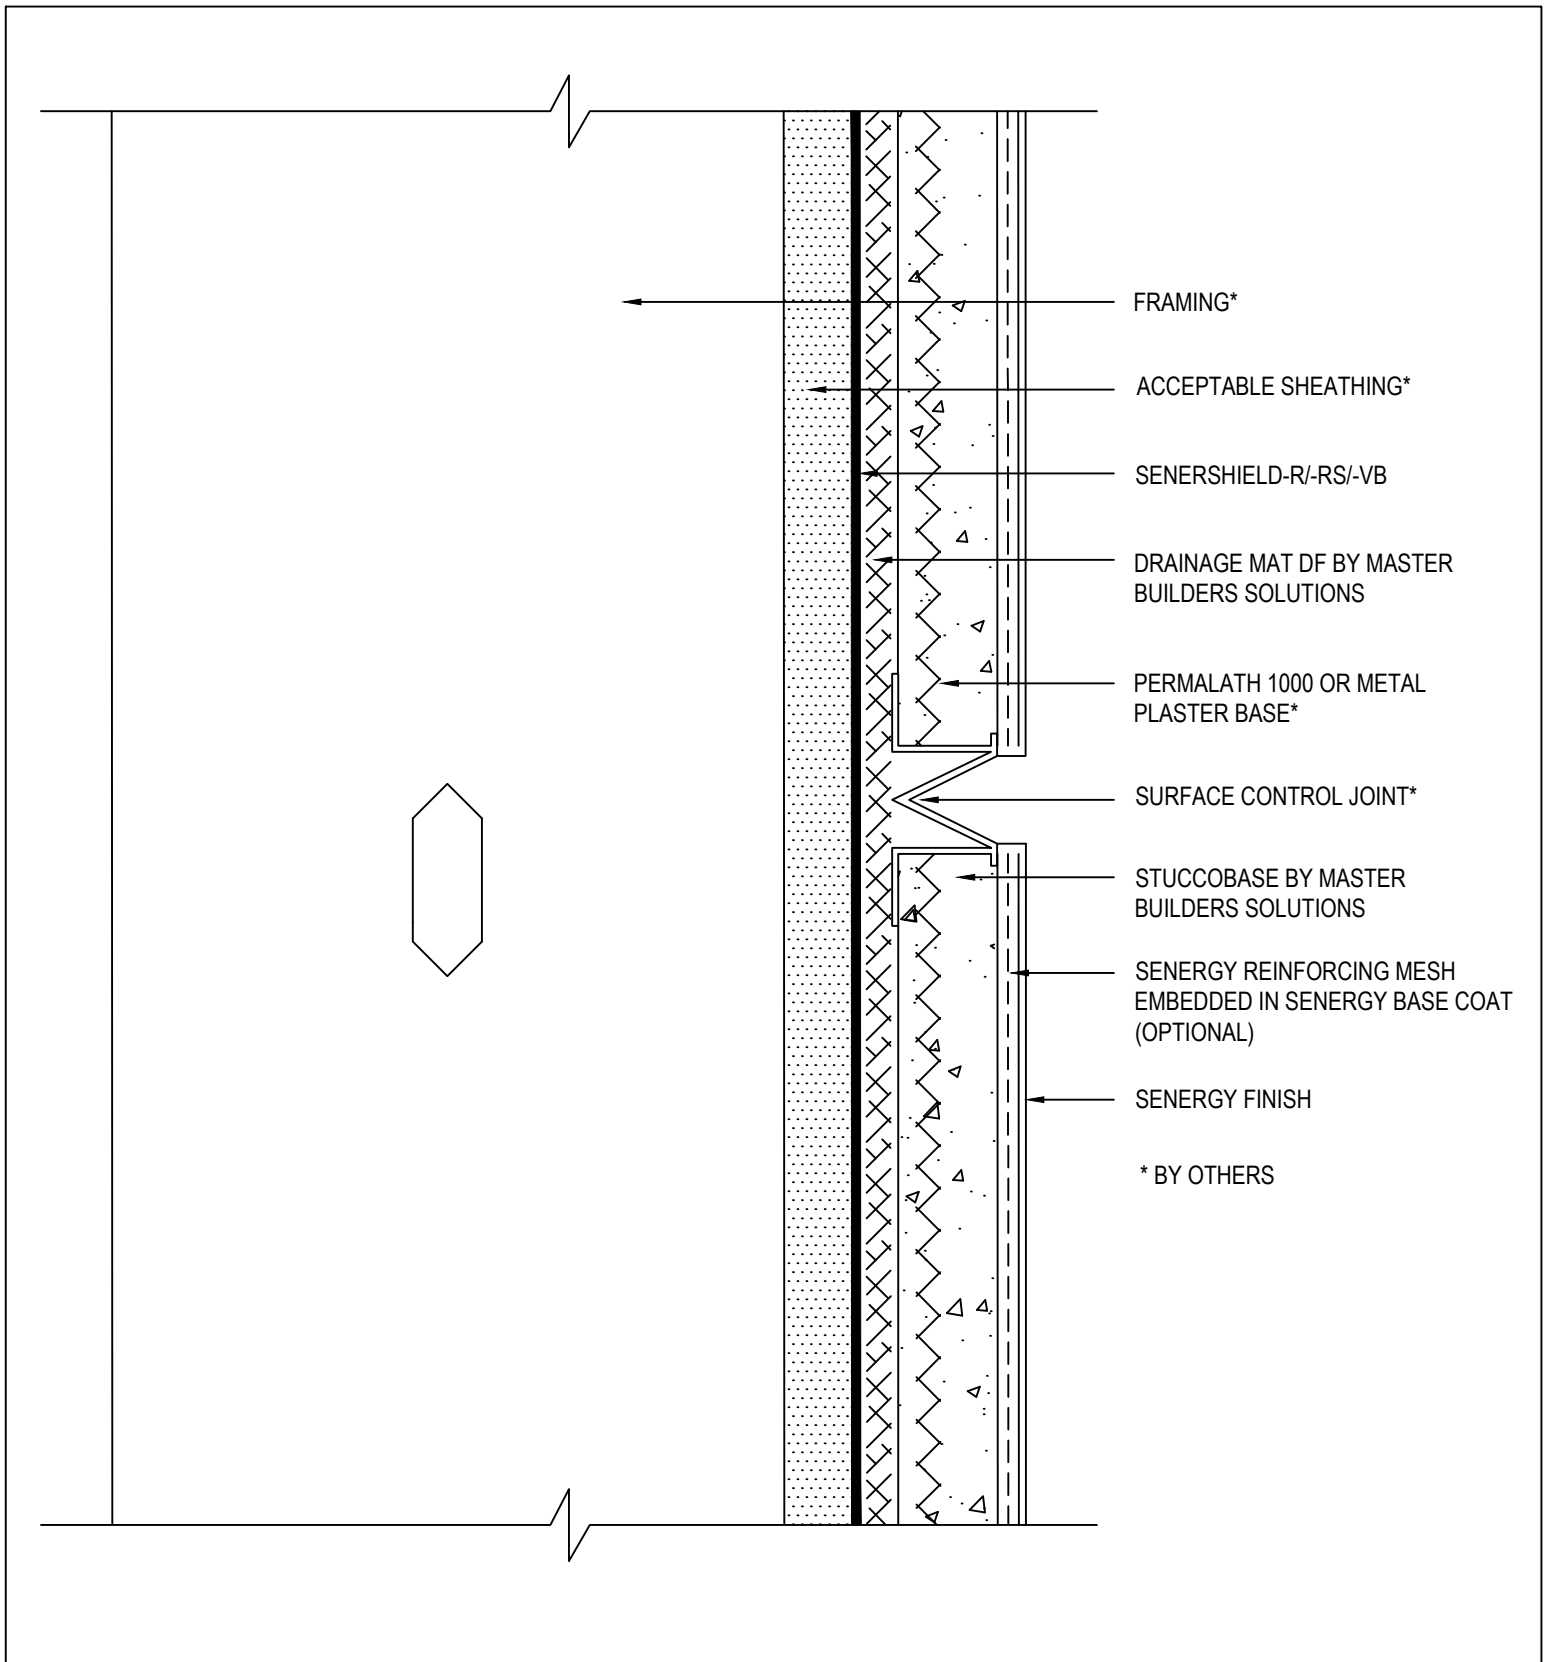

SENTRY STUCCO ULTRA WALL SYSTEM

TYPICAL SURFACE CONTROL JOINT

SCALE: NTS

04

Senergy is a brand of Master Builders Solutions. Structure, substrates, flashing, sealant and other items which are not part of the Senergy *Sentry Stucco Ultra System* are the responsibility of others. This detail is subject to change without notice. Master Builders Solutions accepts no liability for the end use of this detail. For conditions not shown, consult Master Builders Solutions for review of specific detail.

Senergy®