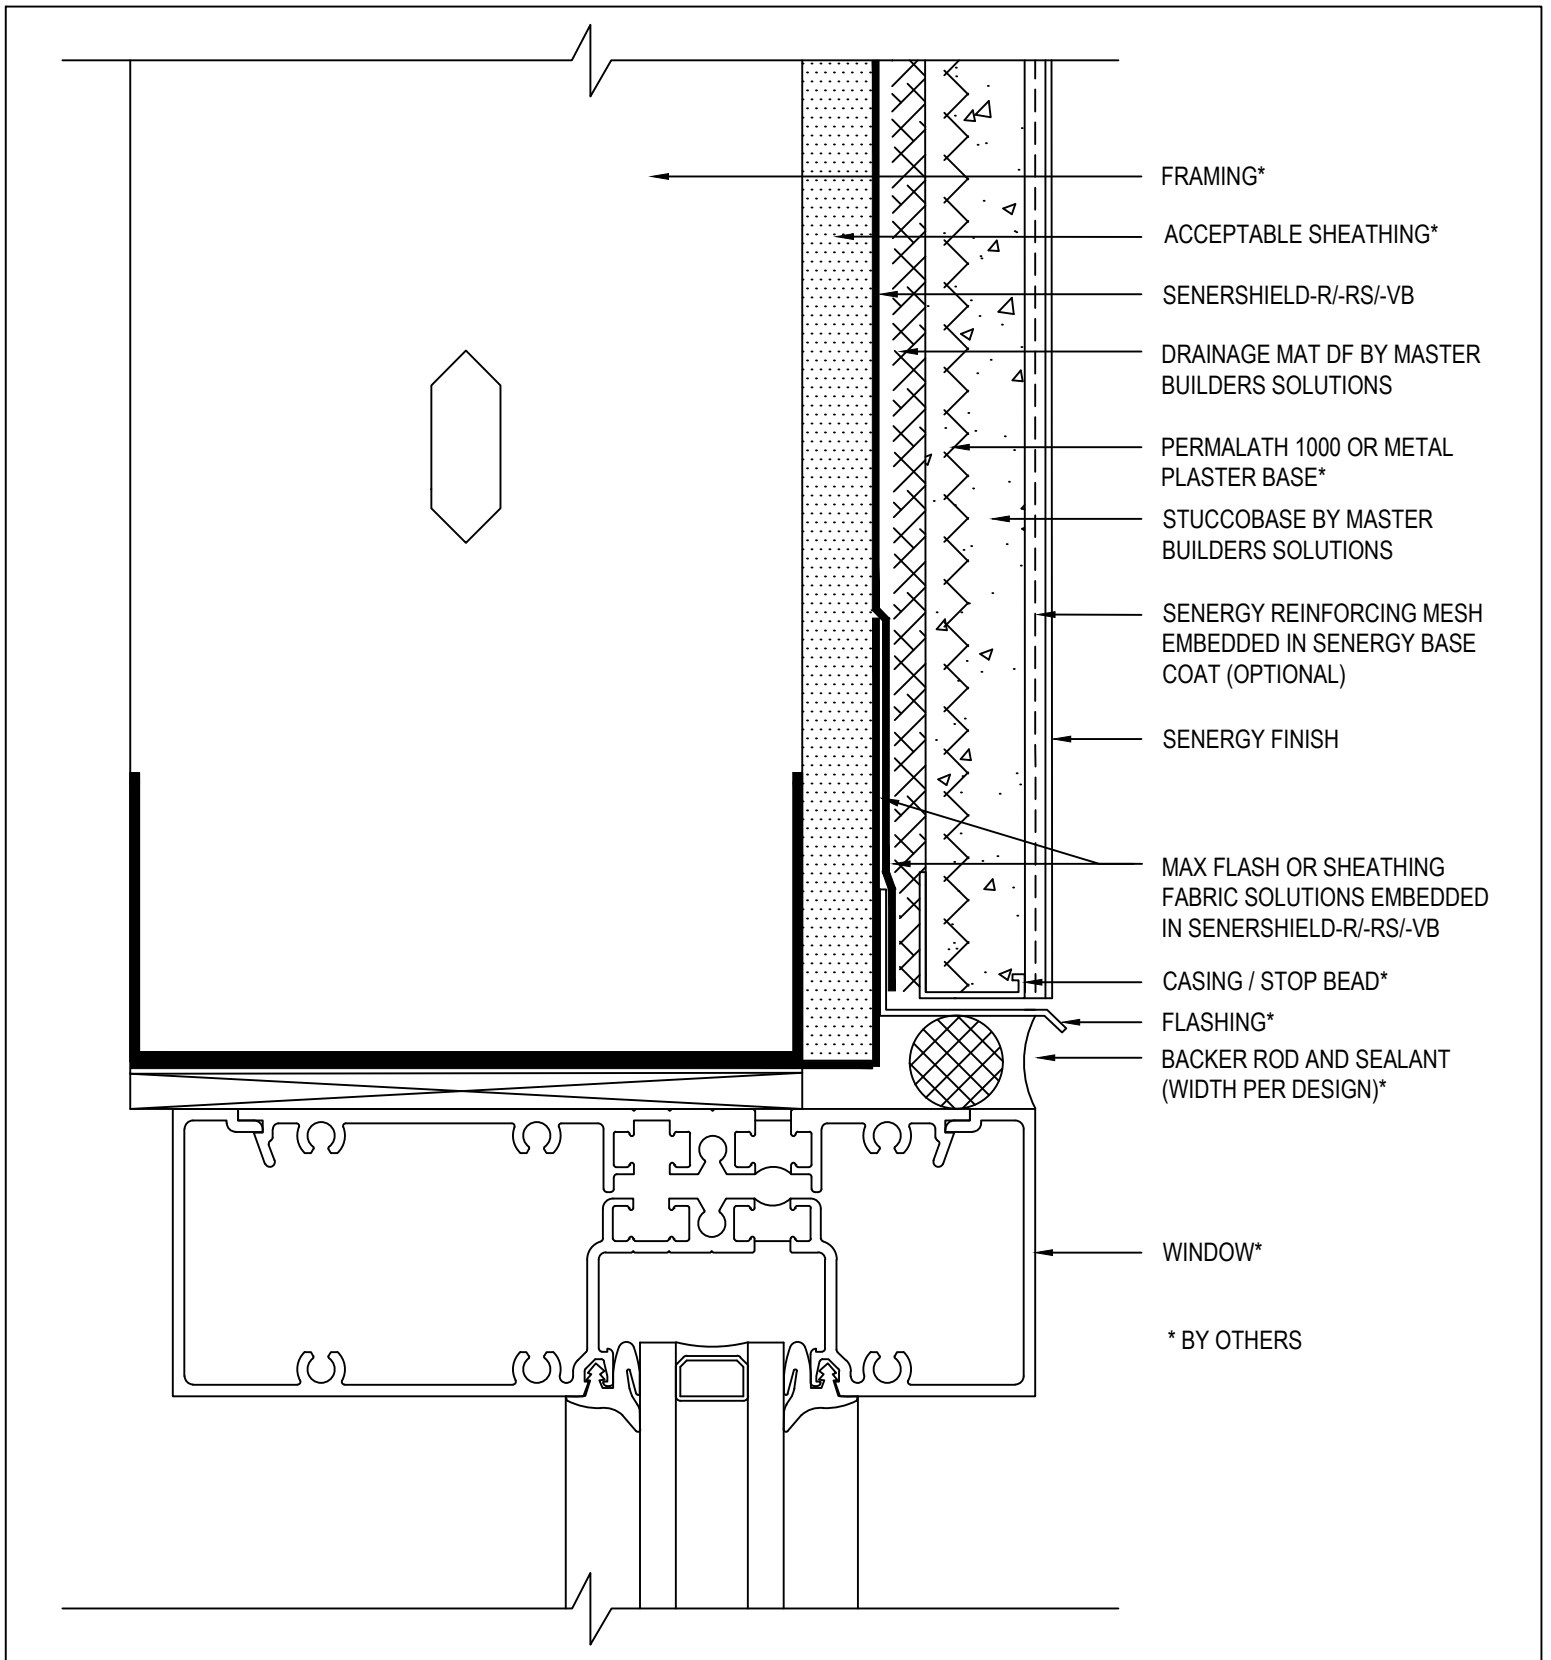

SENTRY STUCCO ULTRA WALL SYSTEM

TYPICAL WINDOW HEAD

SCALE: NTS

10

Senergy is a brand of Master Builders Solutions. Structure, substrates, flashing, sealant and other items which are not part of the Senergy *Sentry Stucco Ultra System* are the responsibility of others. This detail is subject to change without notice. Master Builders Solutions accepts no liability for the end use of this detail. For conditions not shown, consult Master Builders Solutions for review of specific detail.

Senergy®