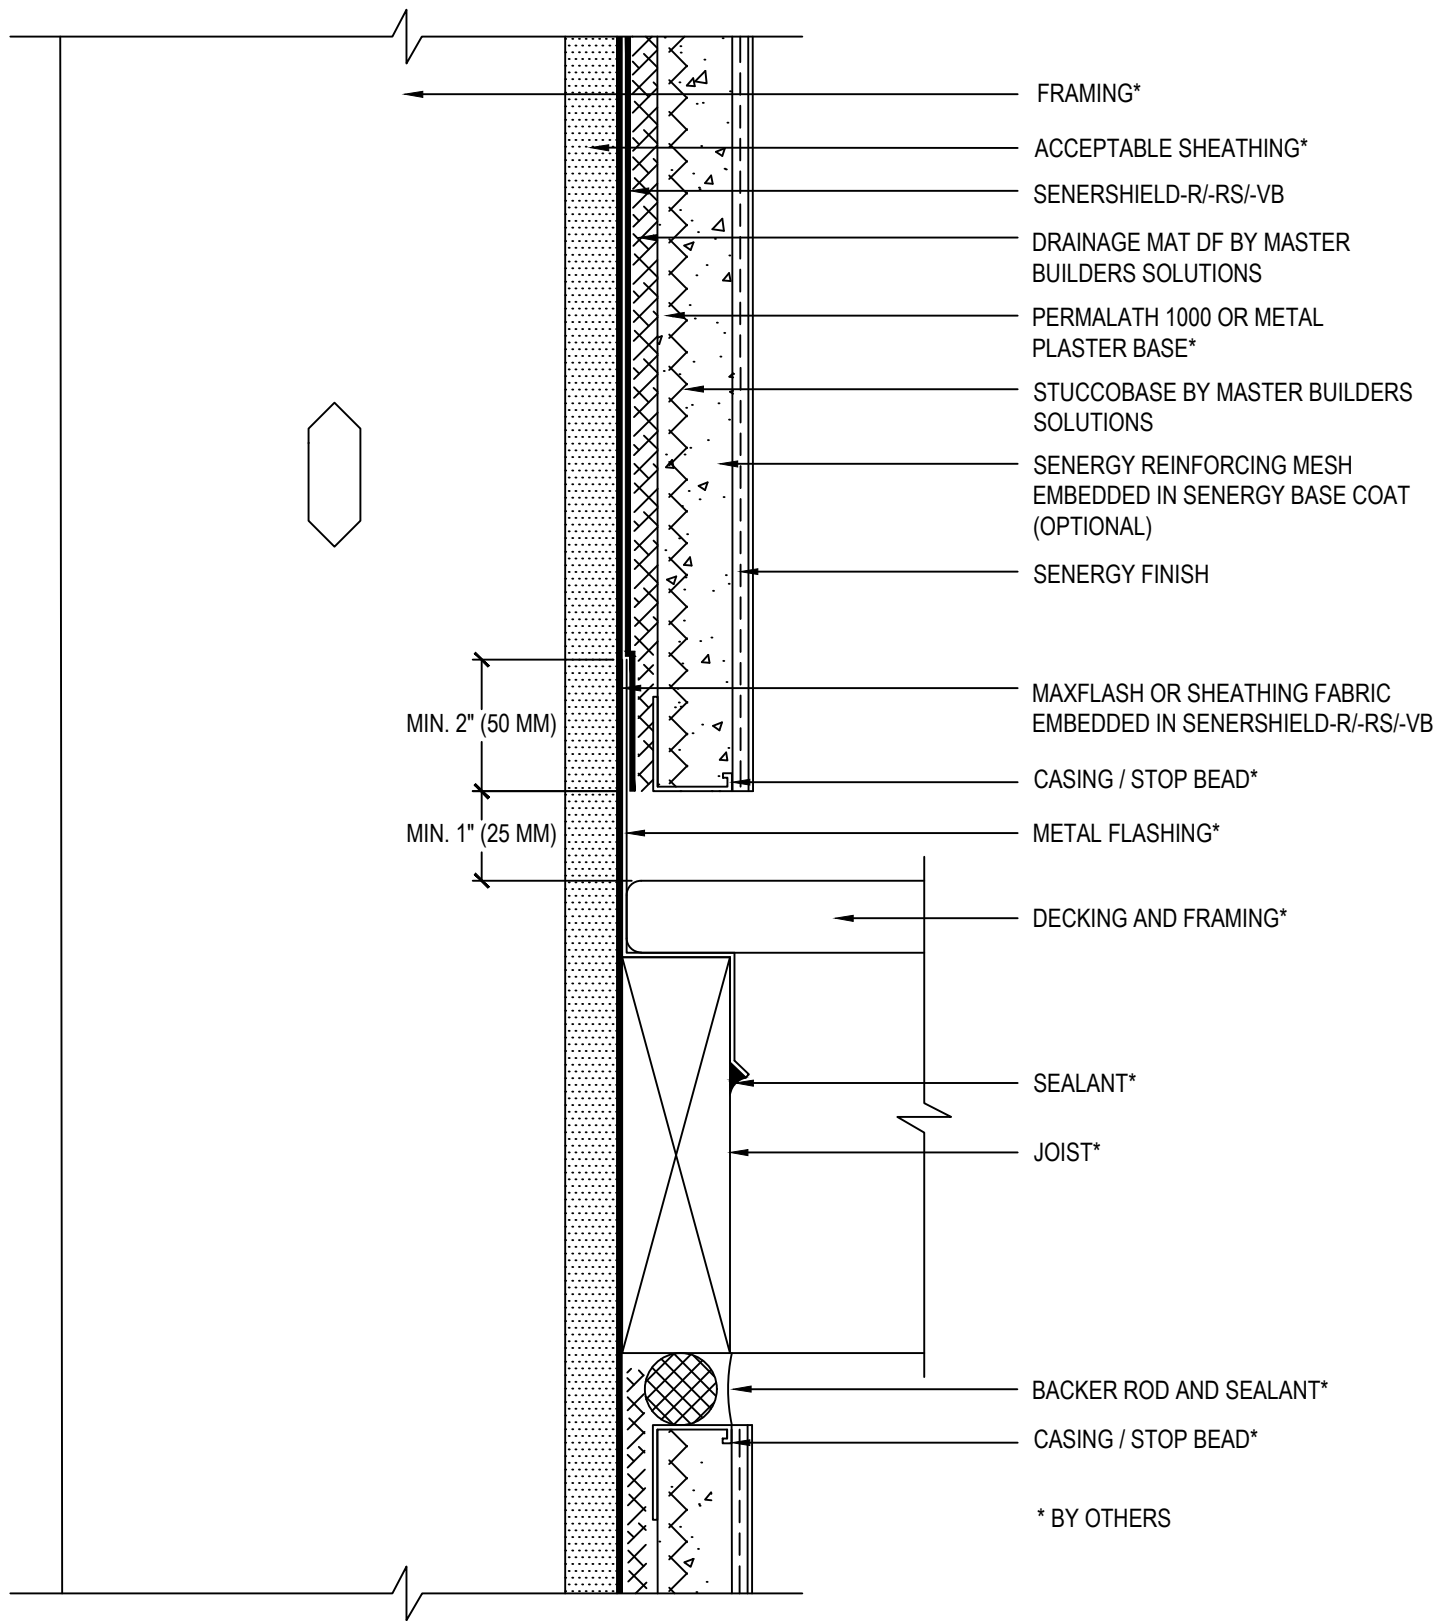

SENTRY STUCCO ULTRA WALL SYSTEM

TYPICAL TERMINATION AT DECK

SCALE: NTS

17

Senergy is a brand of Master Builders Solutions. Structure, substrates, flashing, sealant and other items which are not part of the Senergy *Sentry Stucco Ultra System* are the responsibility of others. This detail is subject to change without notice. Master Builders Solutions accepts no liability for the end use of this detail. For conditions not shown, consult Master Builders Solutions for review of specific detail.

Senergy®