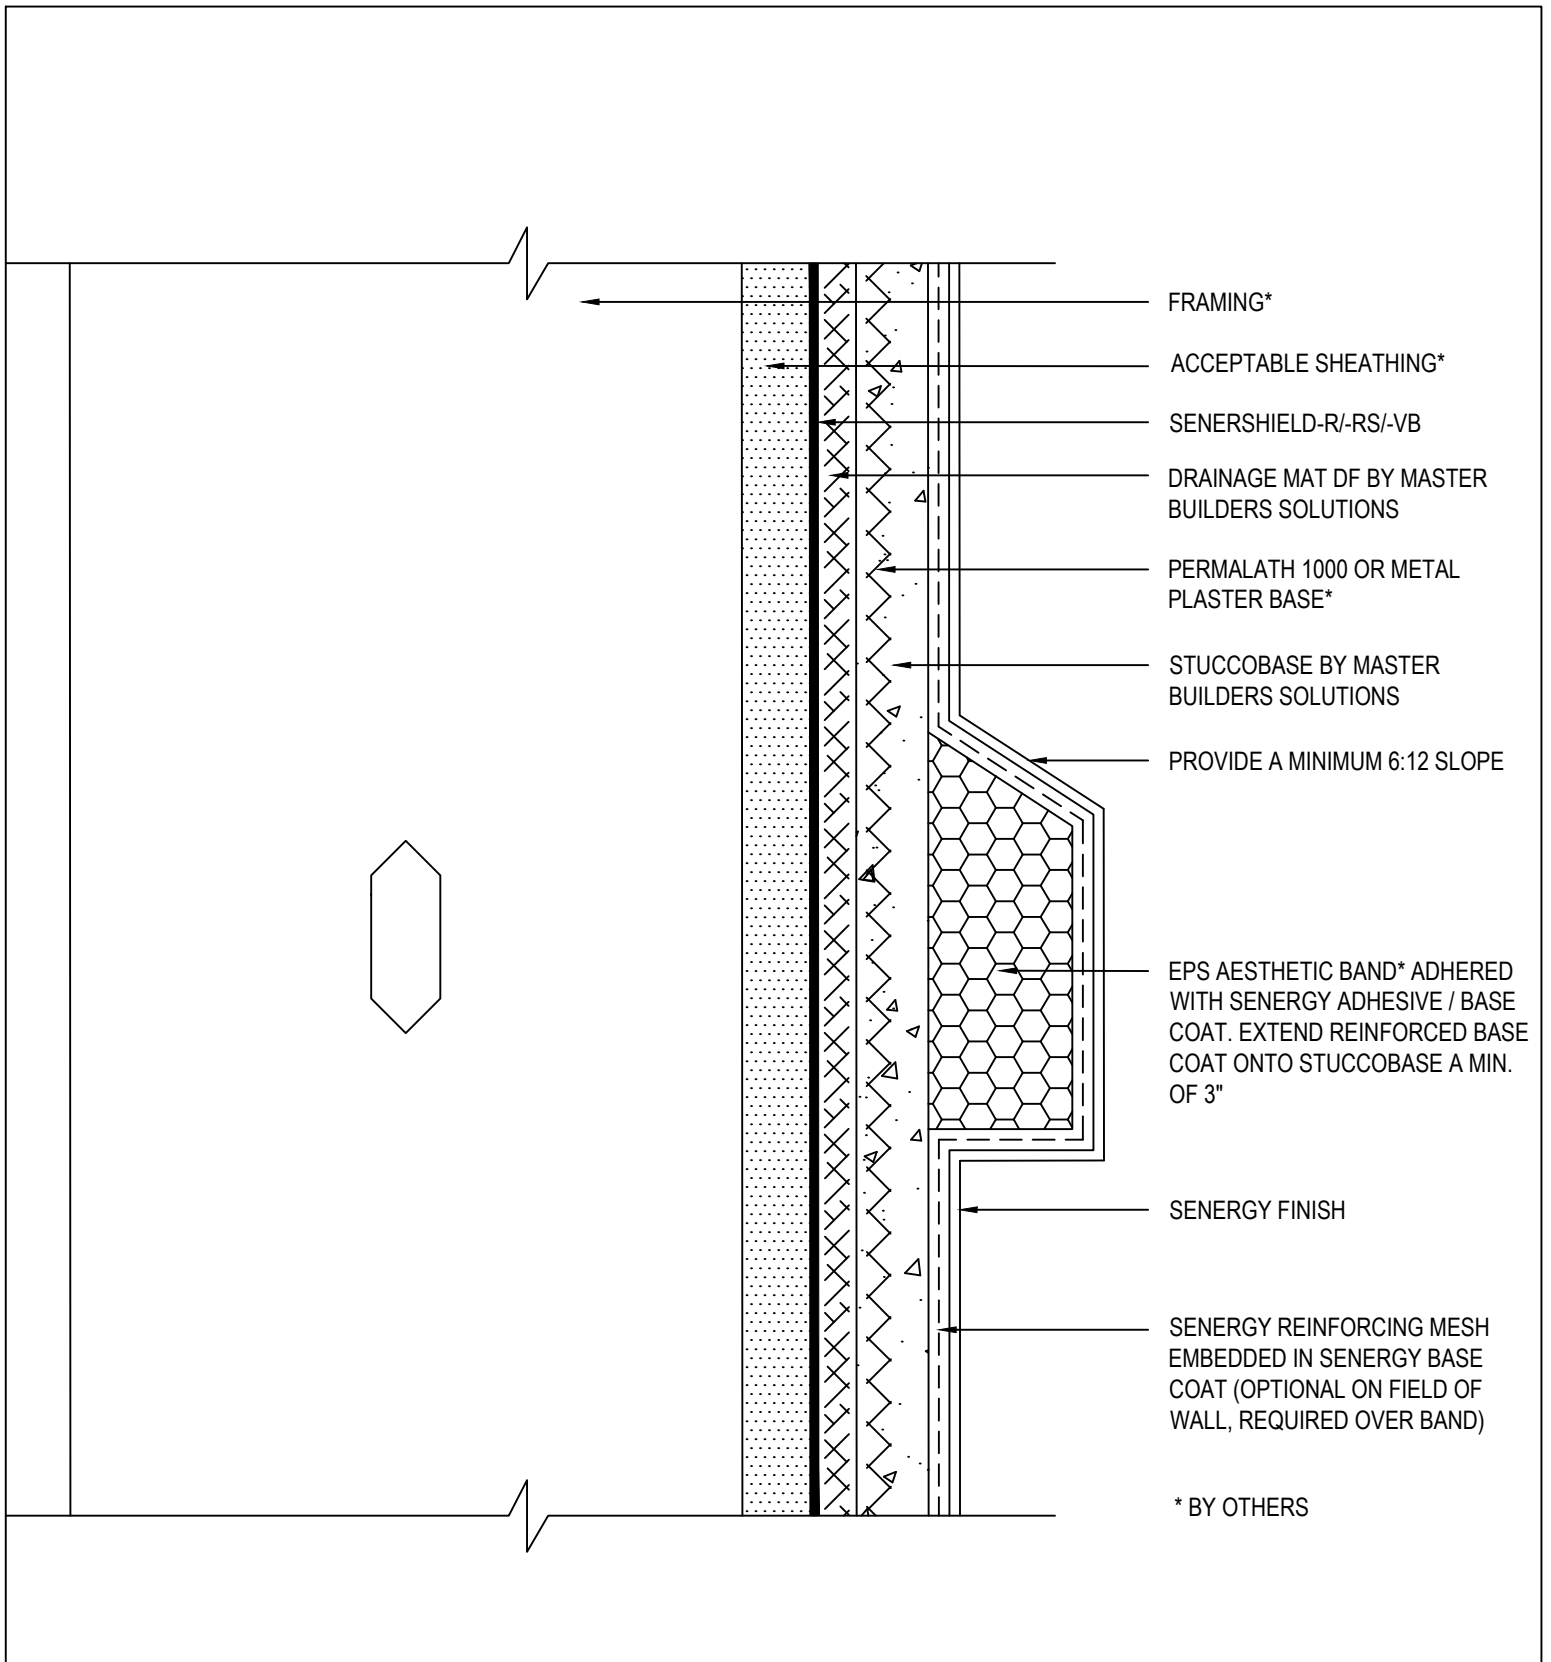

SENTRY STUCCO ULTRA WALL SYSTEM

TYPICAL EPS SHAPE APPLICATION

SCALE: NTS

13

Senergy is a brand of Master Builders Solutions. Structure, substrates, flashing, sealant and other items which are not part of the Senergy *Sentry Stucco Ultra System* are the responsibility of others. This detail is subject to change without notice. Master Builders Solutions accepts no liability for the end use of this detail. For conditions not shown, consult Master Builders Solutions for review of specific detail.

Senergy®