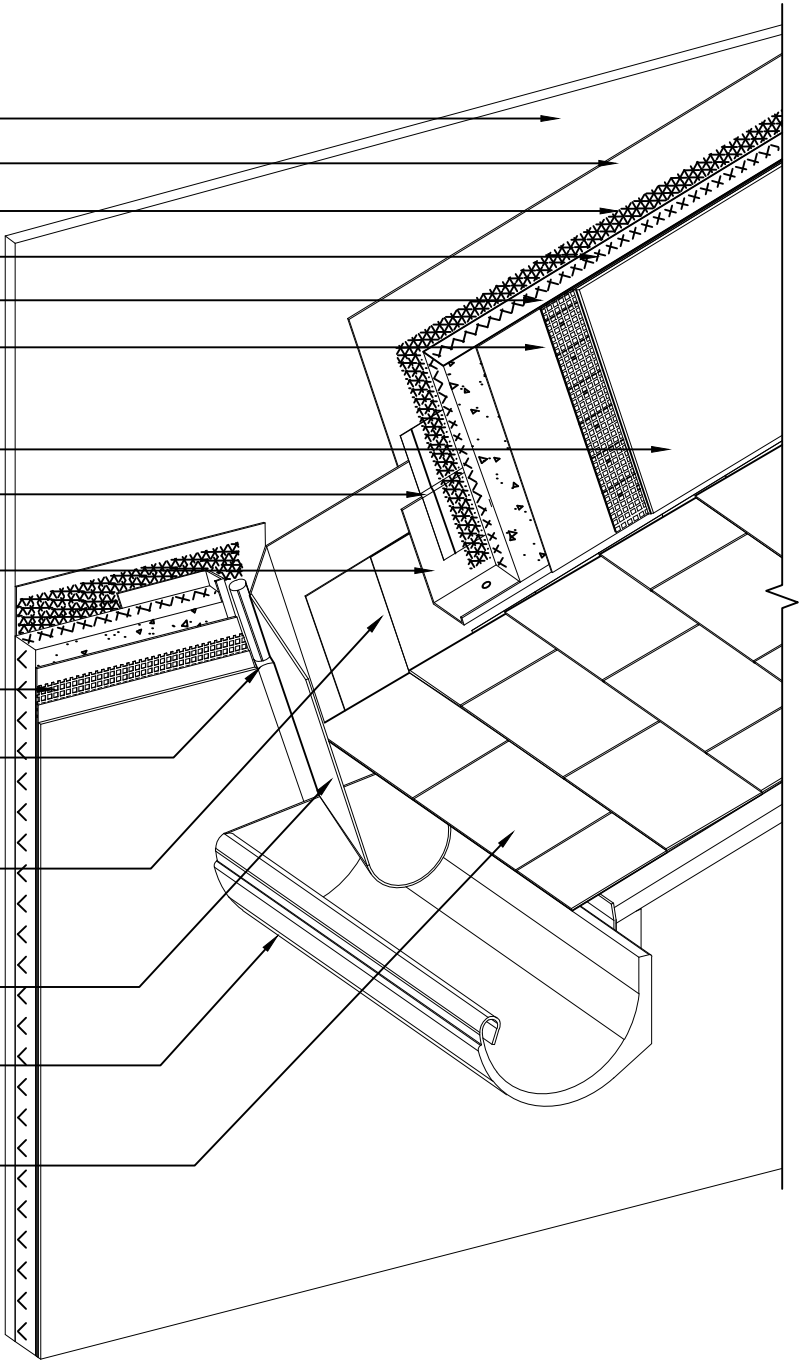

- ACCEPTABLE SHEATHING* —————→
- SENERSHIELD-R/-RS/-VB —————→
- DRAINAGE MAT DF —————→
- PERMALATH 1000 OR METAL PLASTER BASE* —————→
- STUCCOBASE —————→
- SENERGY REINFORCING MESH
  EMBEDDED IN SEENERGY BASE COAT
  (OPTIONAL) —————→
- SENERGY FINISH —————→
- MAXFLASH OR SHEATHING FABRIC
  EMBEDDED IN SENERSHIELD-R/-RS/-VB —————→
- CASING BEAD WITH WEEPS* —————→
- SENTRY STUCCO ULTRA SYSTEM —————→
- BACKER ROD & SEALANT* —————→
- STEP FLASHING* —————→
- KICK-OUT FLASHING* —————→
- GUTTER* —————→
- ROOF SHINGLES* —————→

*BY OTHERS

SENTRY STUCCO ULTRA WALL SYSTEM

TYPICAL KICK-OUT FLASHING

SCALE: NTS

16

Senergy is a brand of Master Builders Solutions. Structure, substrates, flashing, sealant and other items which are not part of the Senergy *Sentry Stucco Ultra System* are the responsibility of others. This detail is subject to change without notice. Master Builders Solutions accepts no liability for the end use of this detail. For conditions not shown, consult Master Builders Solutions for review of specific detail.

Senergy®