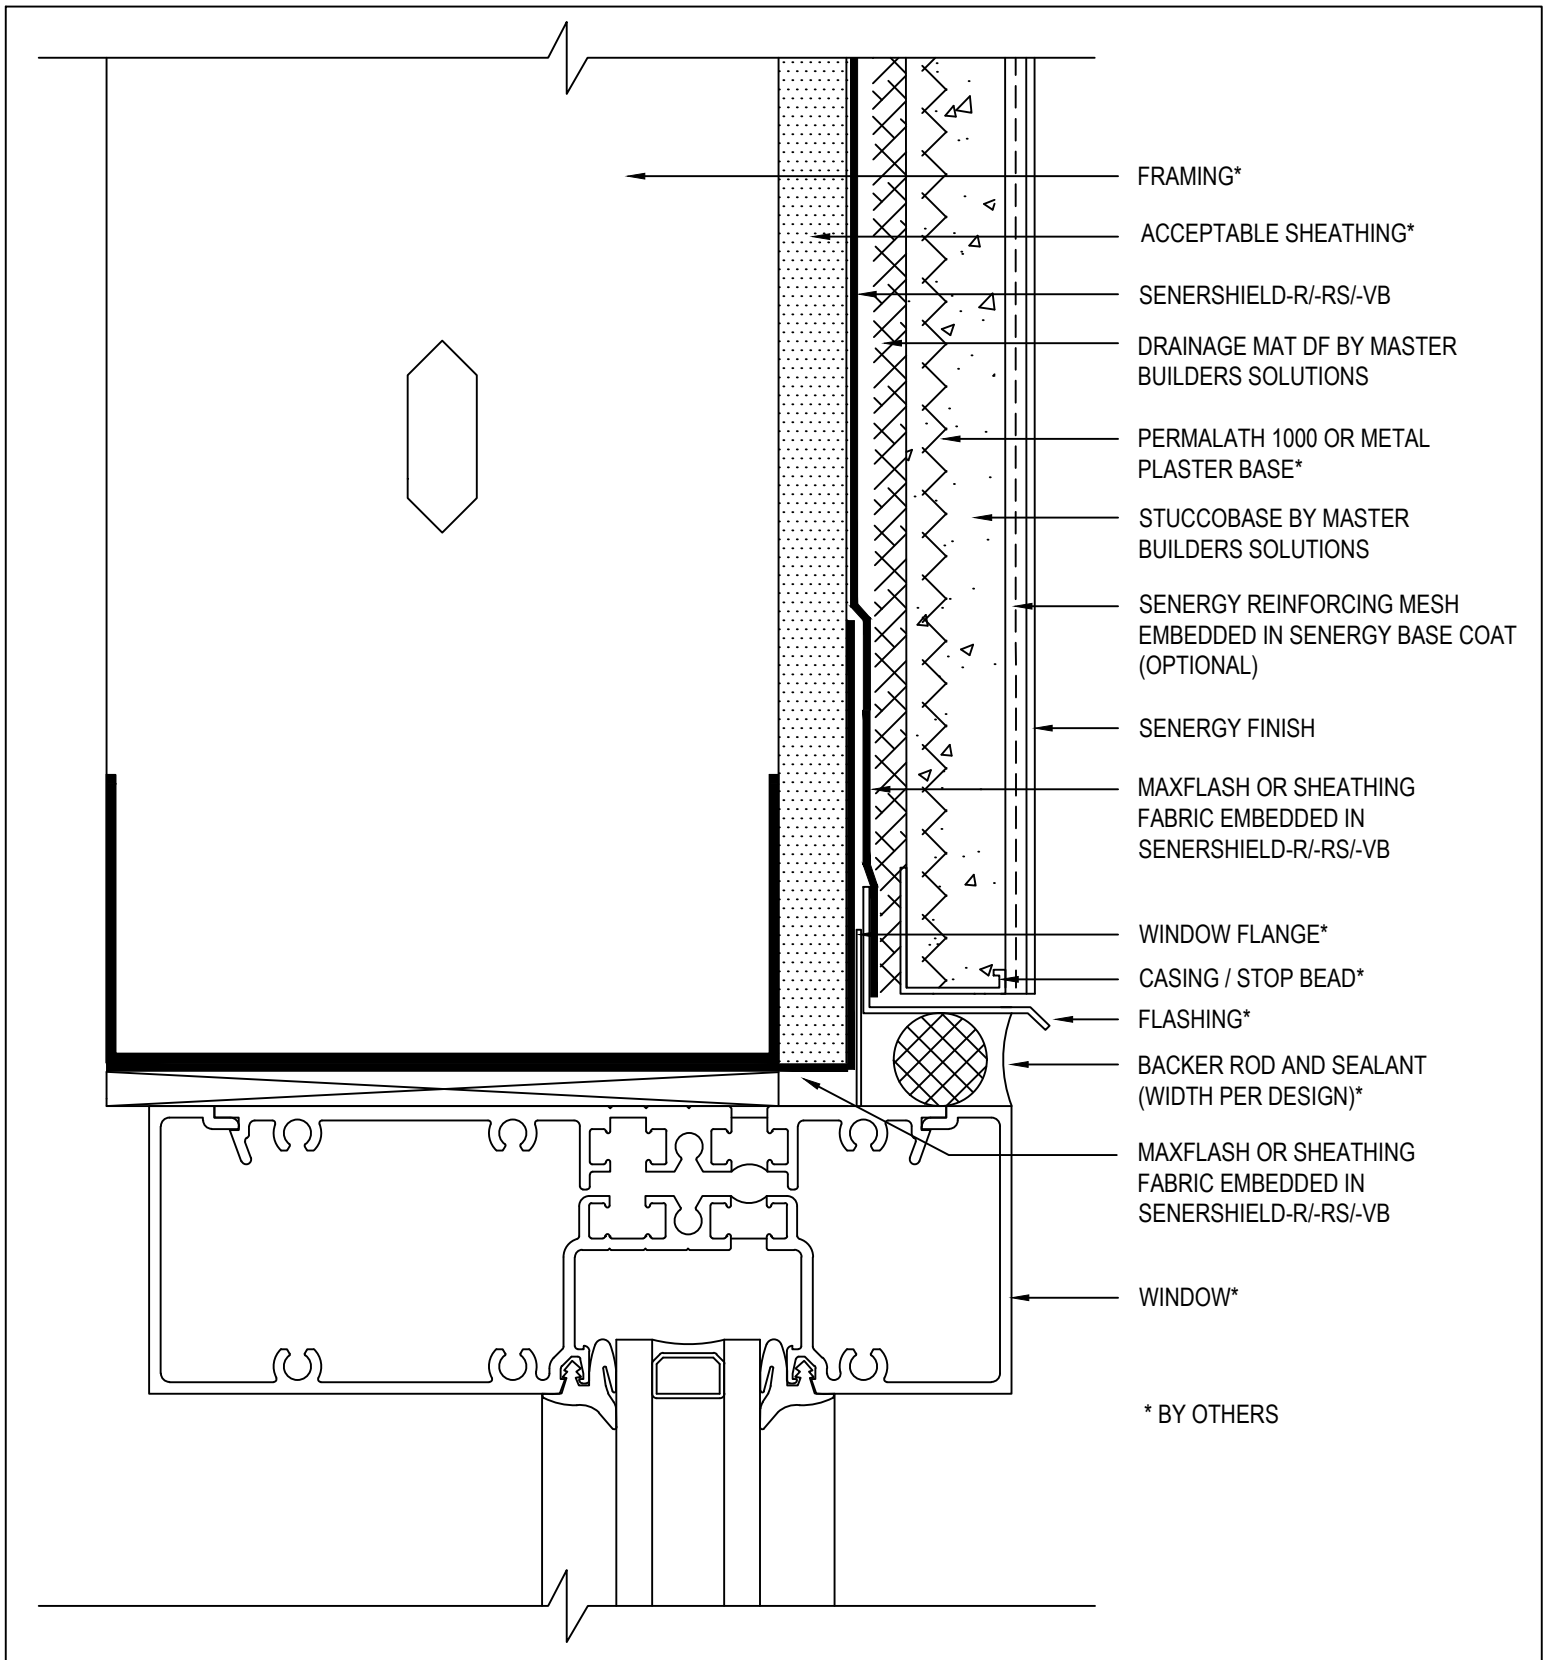

* BY OTHERS

SENTRY STUCCO ULTRA WALL SYSTEM

TYPICAL FLANGED WINDOW HEAD

SCALE: NTS

08

Senergy is a brand of Master Builders Solutions. Structure, substrates, flashing, sealant and other items which are not part of the Senergy *Sentry Stucco Ultra System* are the responsibility of others. This detail is subject to change without notice. Master Builders Solutions accepts no liability for the end use of this detail. For conditions not shown, consult Master Builders Solutions for review of specific detail.

Senergy®