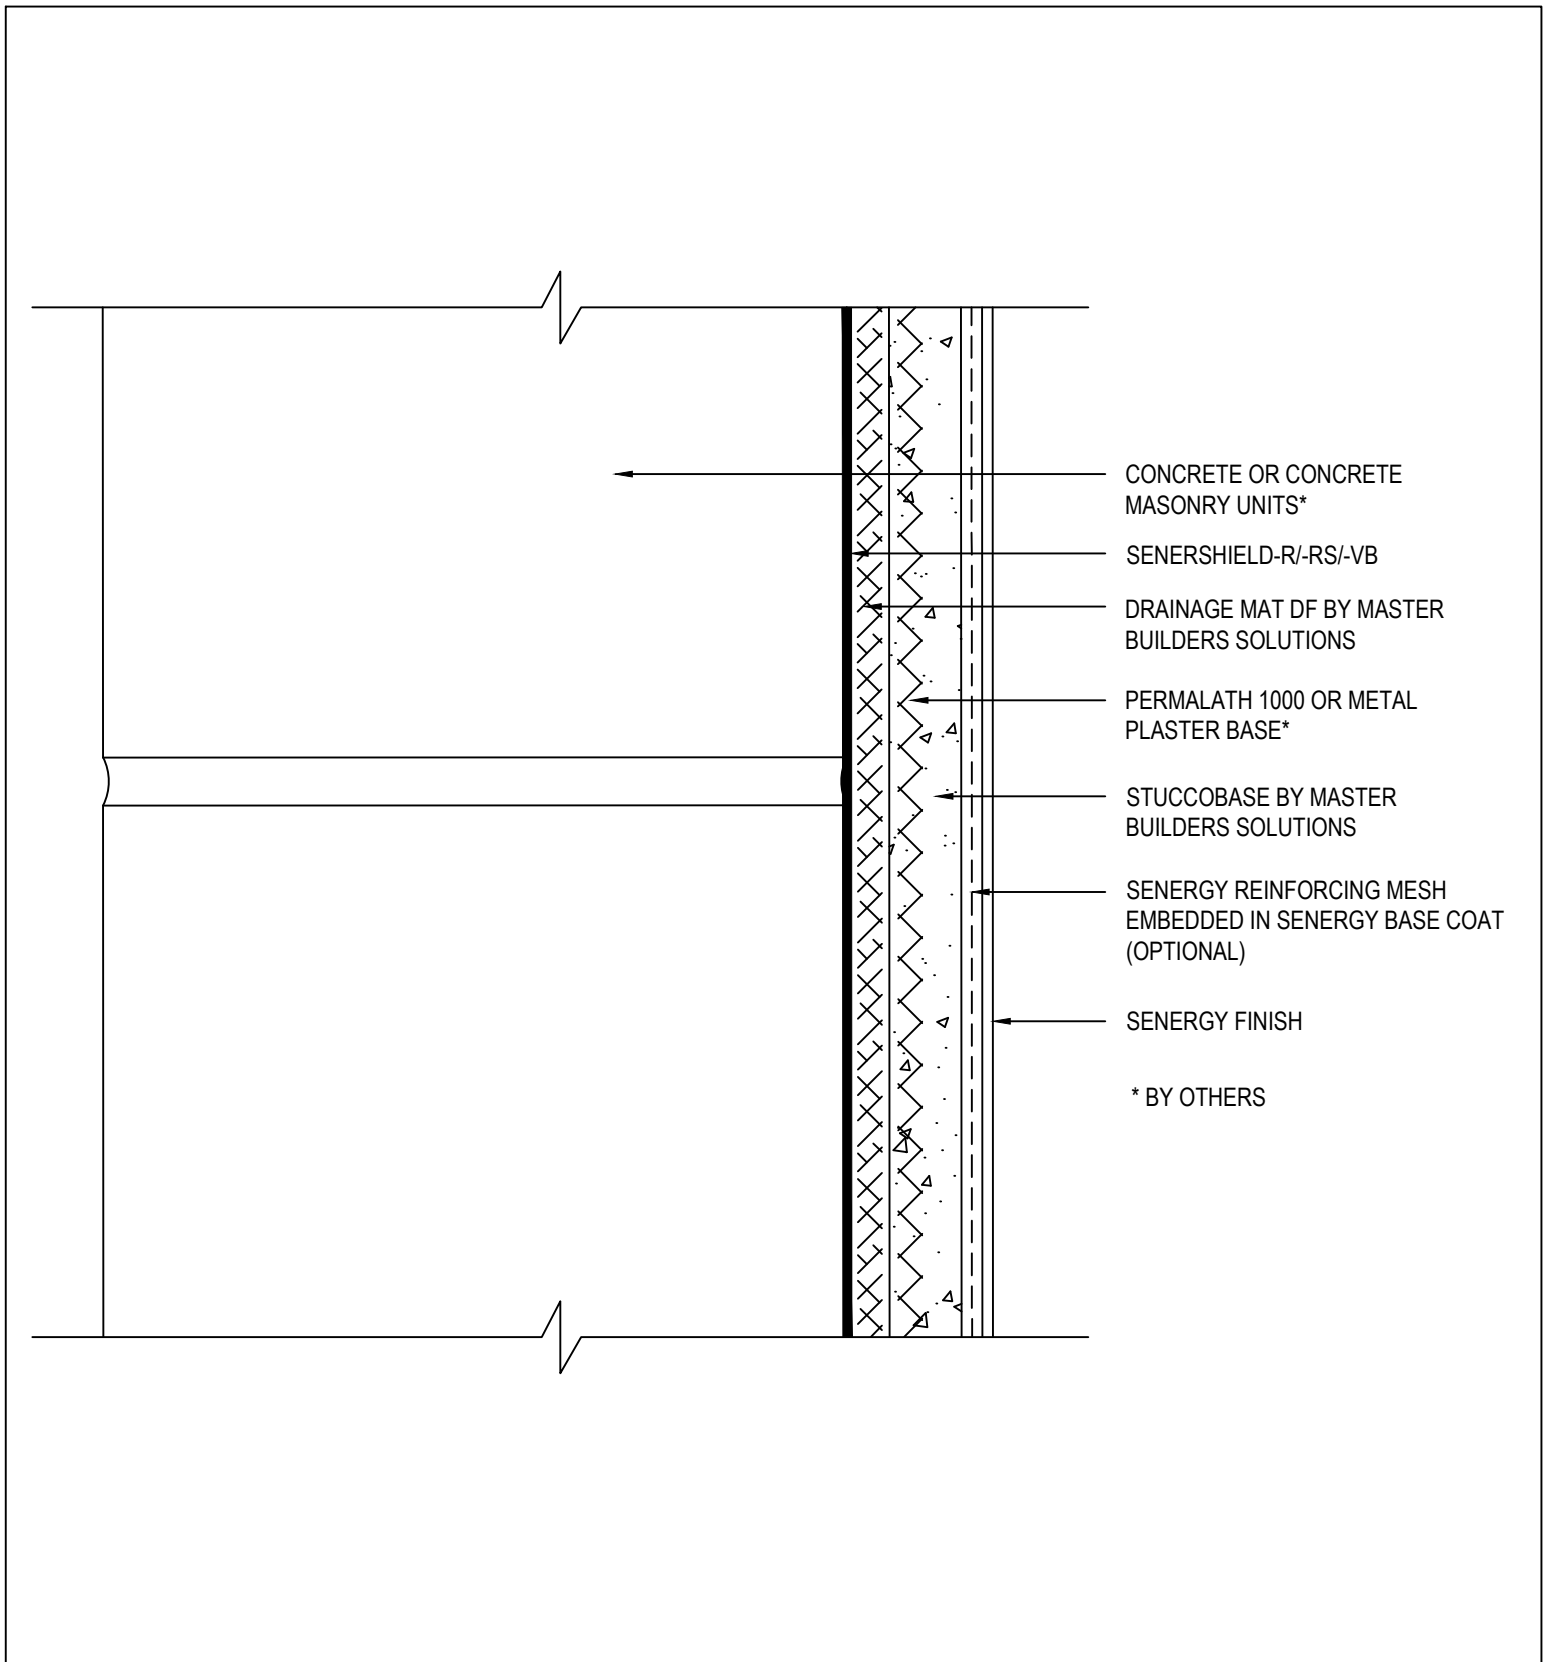

SENTRY STUCCO ULTRA WALL SYSTEM

TYPICAL WALL SYSTEM WITH CONCRETE OR CMU

SCALE: NTS

03

Senergy is a brand of Master Builders Solutions. Structure, substrates, flashing, sealant and other items which are not part of the Senergy *Sentry Stucco Ultra System* are the responsibility of others. This detail is subject to change without notice. Master Builders Solutions accepts no liability for the end use of this detail. For conditions not shown, consult Master Builders Solutions for review of specific detail.

Senergy®