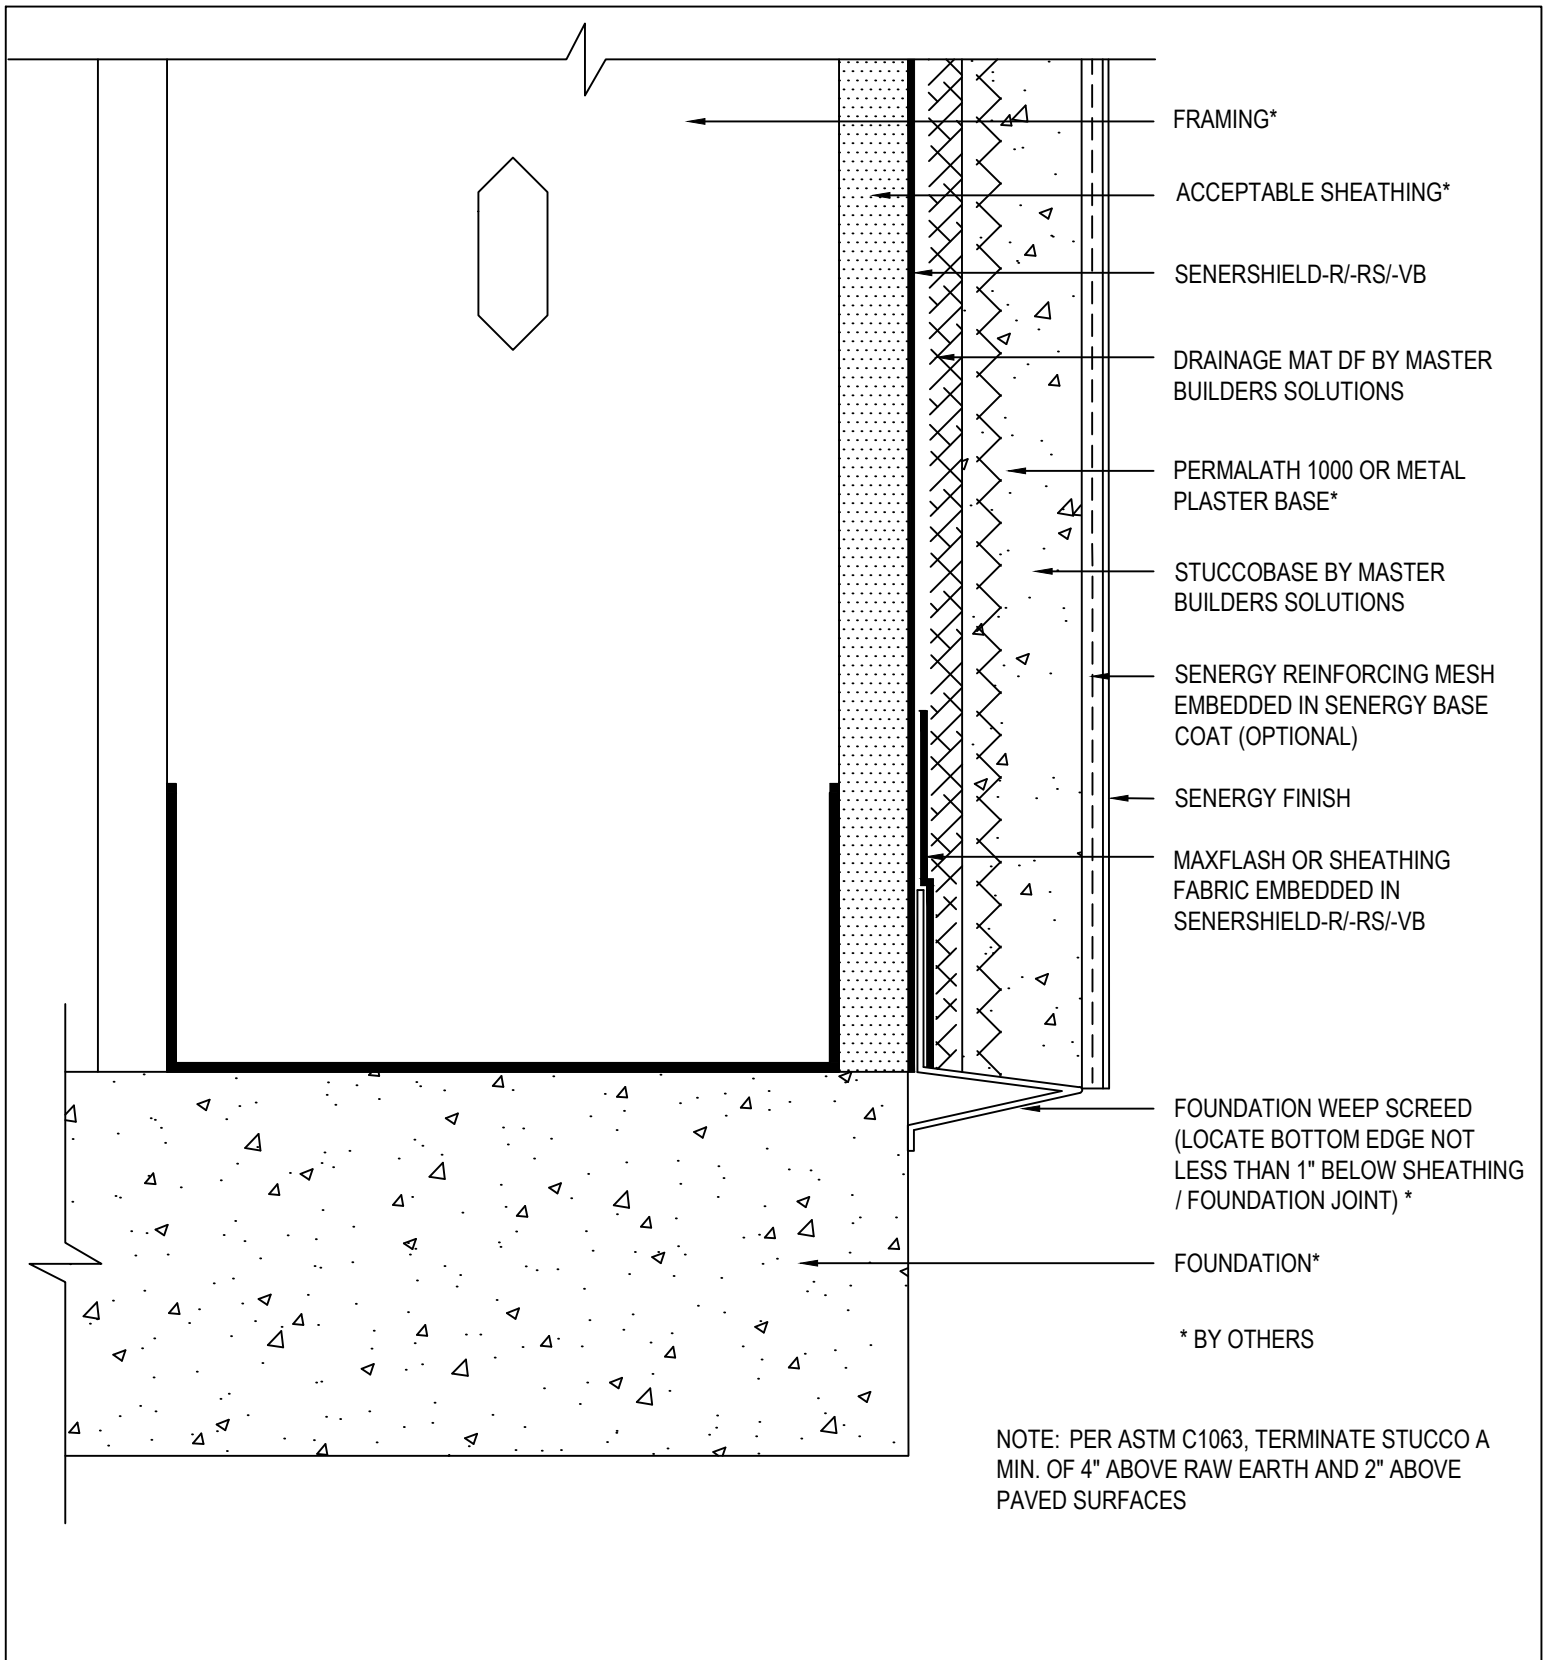

SENTRY STUCCO ULTRA WALL SYSTEM

TYPICAL TERMINATION AT FOUNDATION

SCALE: NTS

15

Senergy is a brand of Master Builders Solutions. Structure, substrates, flashing, sealant and other items which are not part of the Senergy *Sentry Stucco Ultra System* are the responsibility of others. This detail is subject to change without notice. Master Builders Solutions accepts no liability for the end use of this detail. For conditions not shown, consult Master Builders Solutions for review of specific detail.

Senergy®