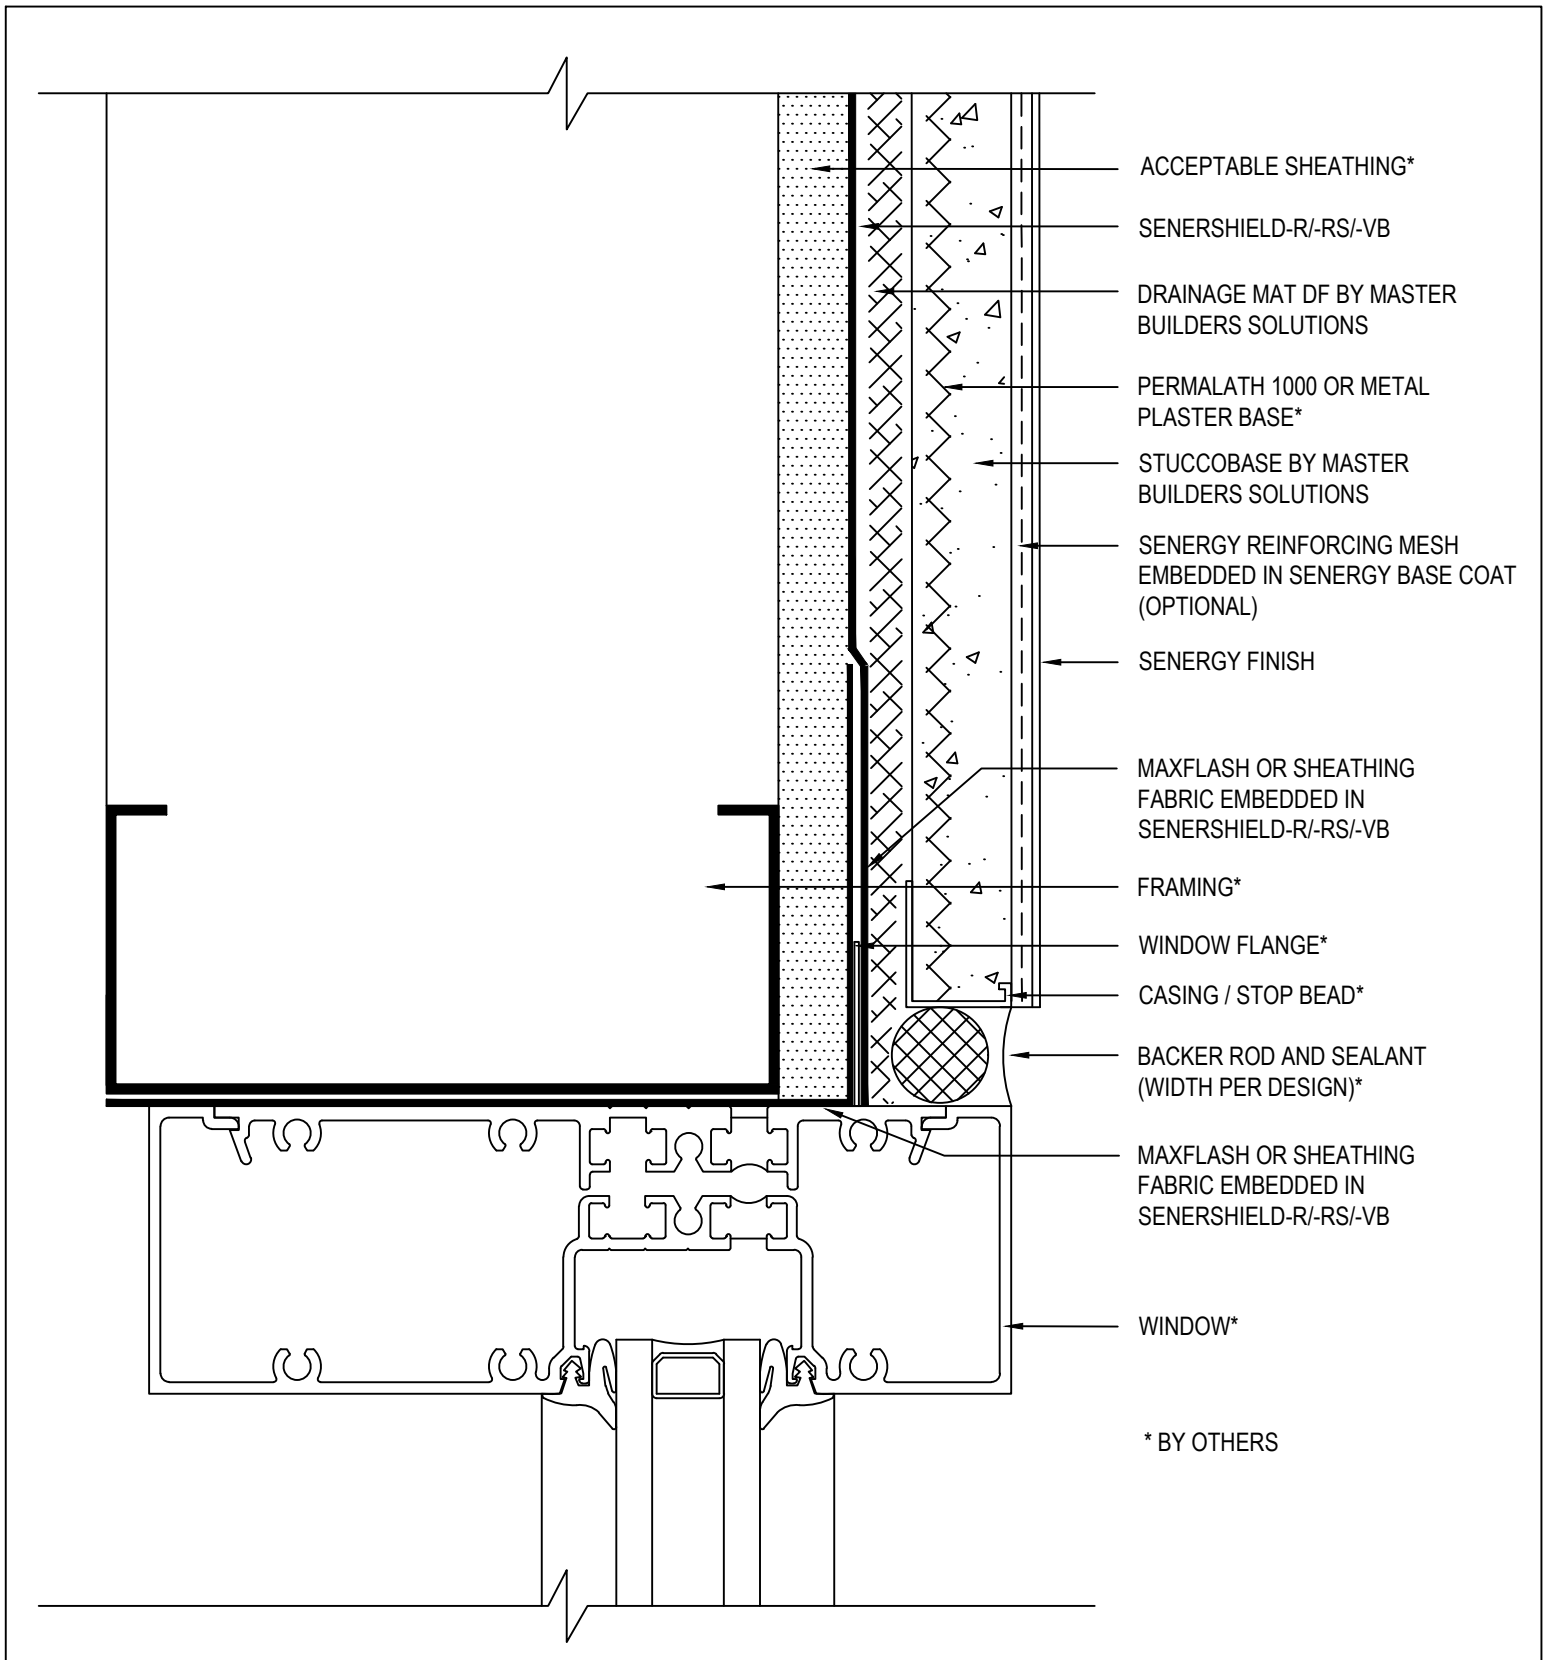

SENTRY STUCCO ULTRA WALL SYSTEM

TYPICAL FLANGED WINDOW JAMB

SCALE: NTS

07

Senergy is a brand of Master Builders Solutions. Structure, substrates, flashing, sealant and other items which are not part of the Senergy *Sentry Stucco Ultra System* are the responsibility of others. This detail is subject to change without notice. Master Builders Solutions accepts no liability for the end use of this detail. For conditions not shown, consult Master Builders Solutions for review of specific detail.

Senergy®