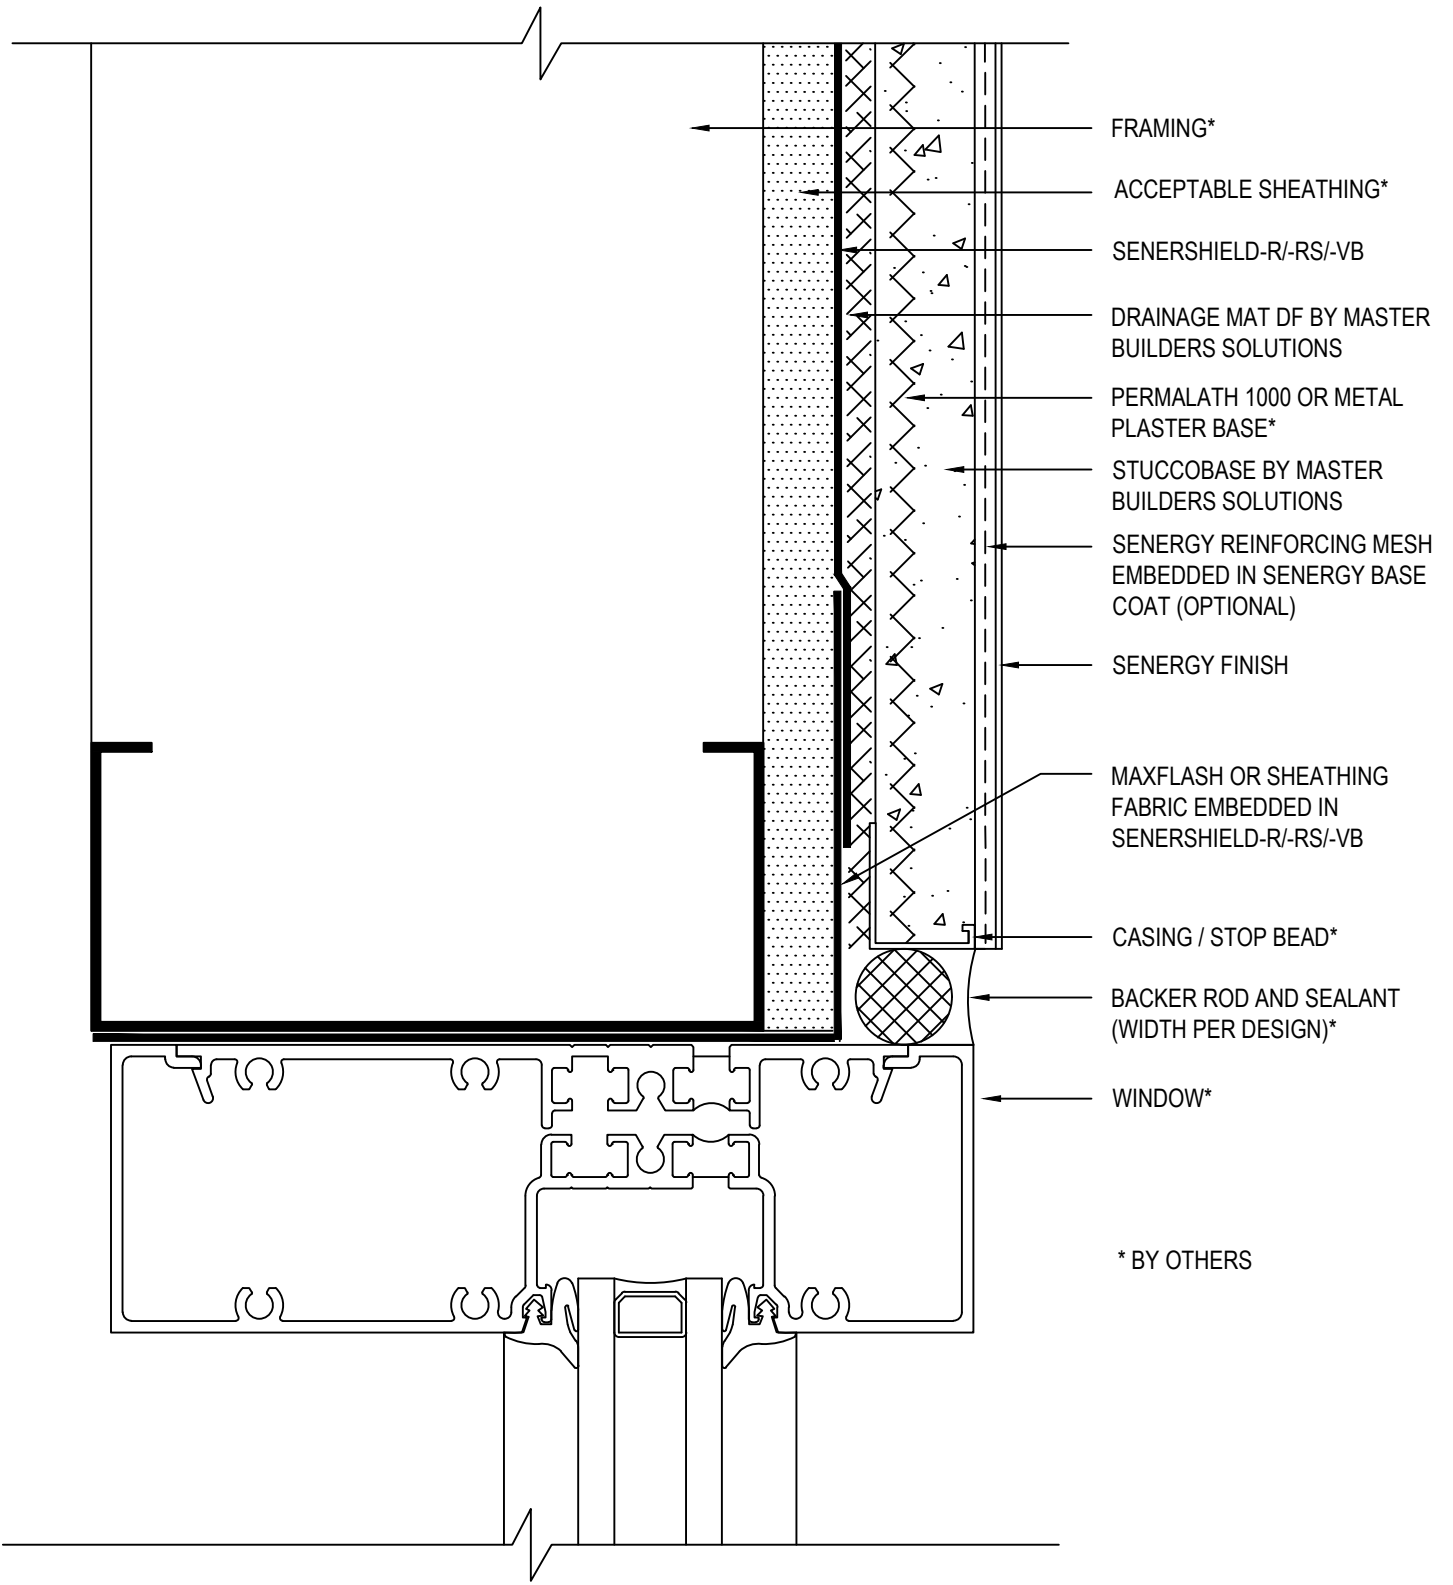

SENTRY STUCCO ULTRA WALL SYSTEM

TYPICAL WINDOW JAMB

SCALE: NTS

11

Senergy is a brand of Master Builders Solutions. Structure, substrates, flashing, sealant and other items which are not part of the Senergy *Sentry Stucco Ultra System* are the responsibility of others. This detail is subject to change without notice. Master Builders Solutions accepts no liability for the end use of this detail. For conditions not shown, consult Master Builders Solutions for review of specific detail.