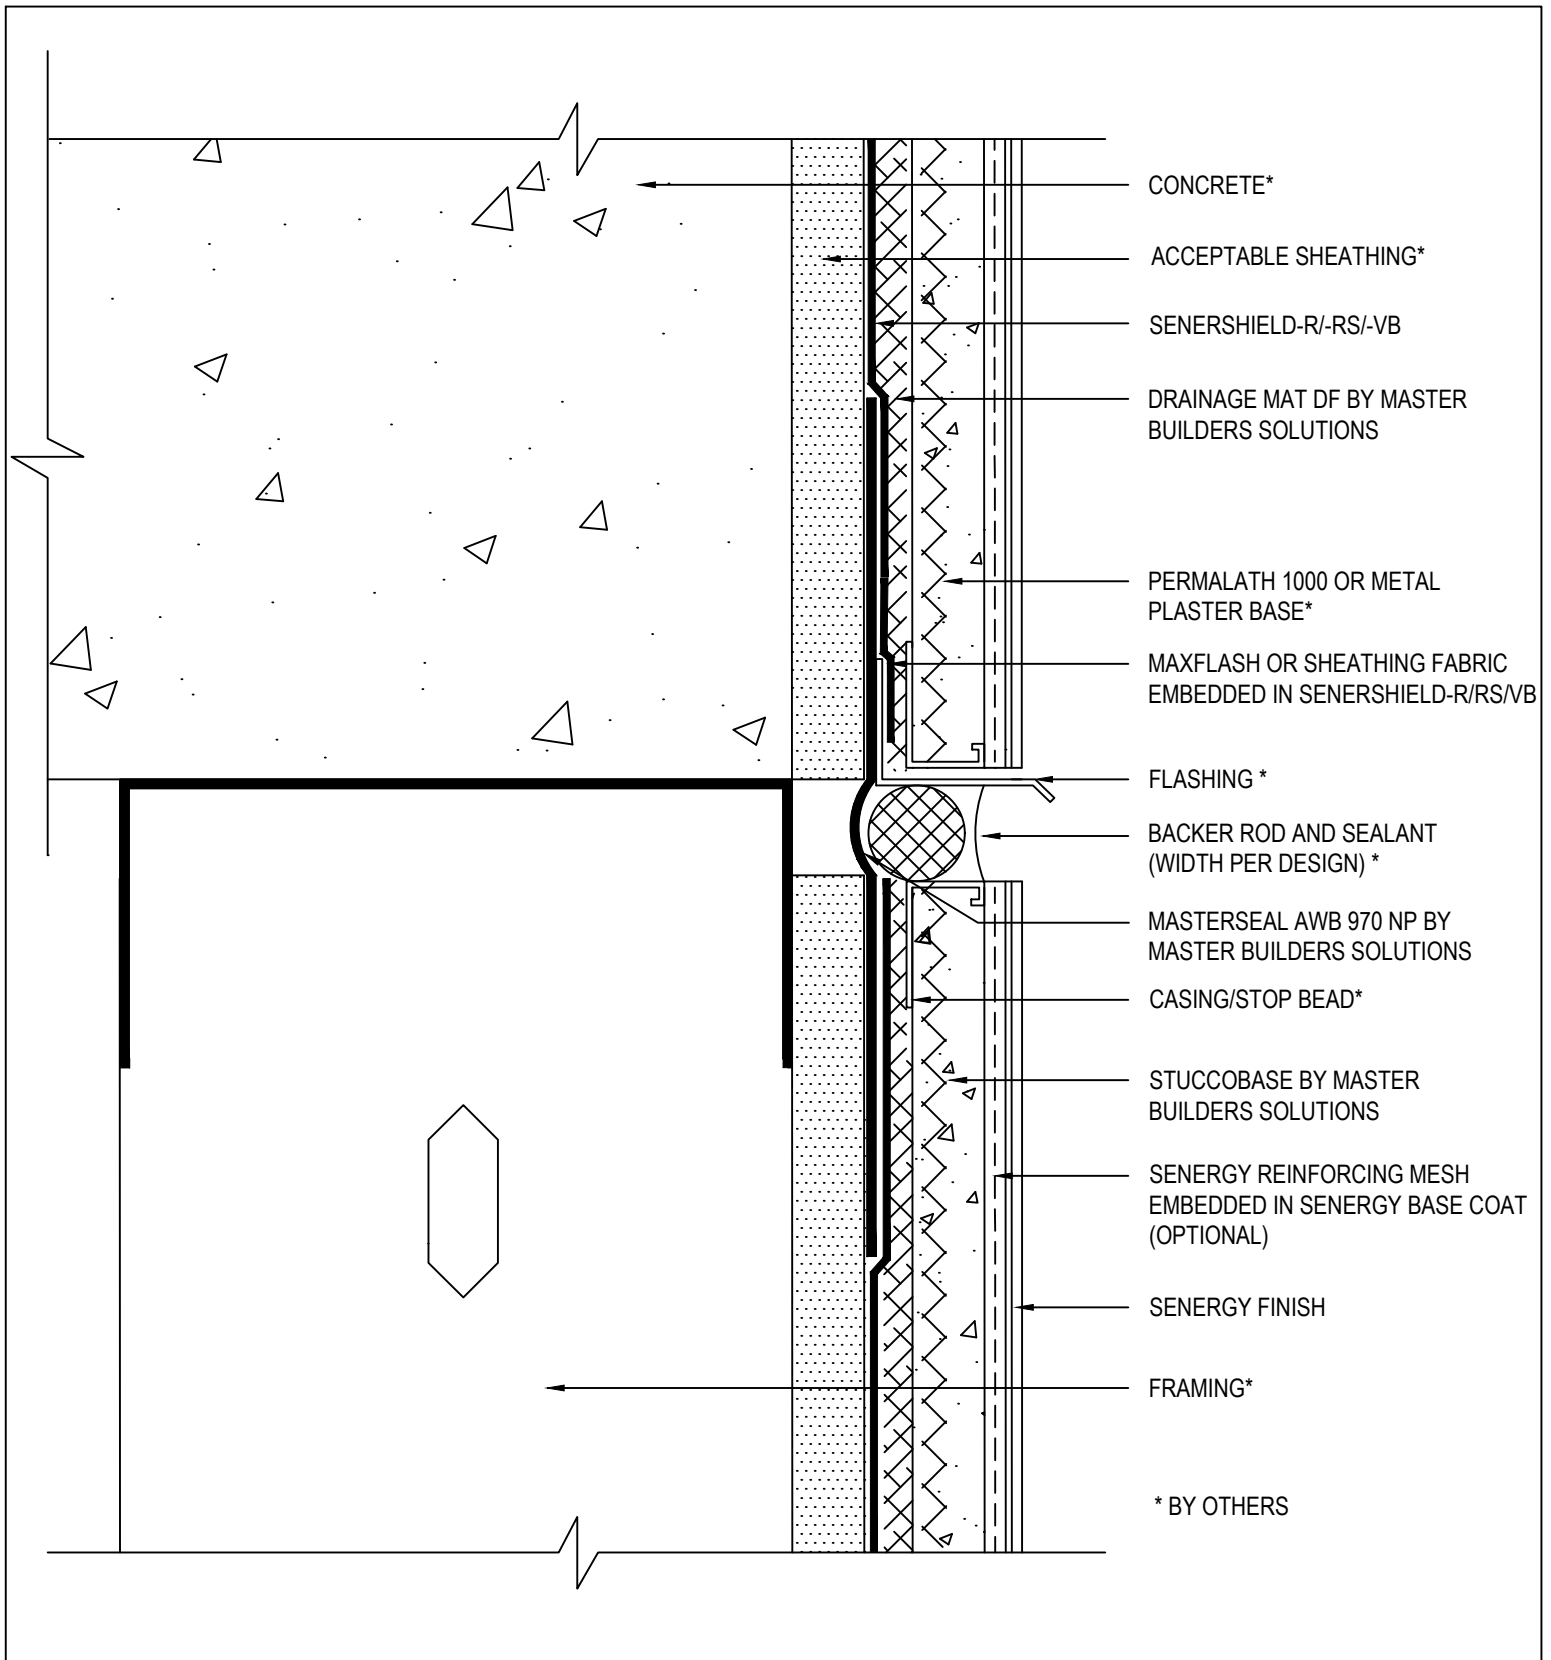

SENTRY STUCCO ULTRA WALL SYSTEM

TYPICAL DRAINAGE AT FLOOR LINE

SCALE: NTS

06

Senergy is a brand of Master Builders Solutions. Structure, substrates, flashing, sealant and other items which are not part of the Senergy *Sentry Stucco Ultra System* are the responsibility of others. This detail is subject to change without notice. Master Builders Solutions accepts no liability for the end use of this detail. For conditions not shown, consult Master Builders Solutions for review of specific detail.

Senergy®