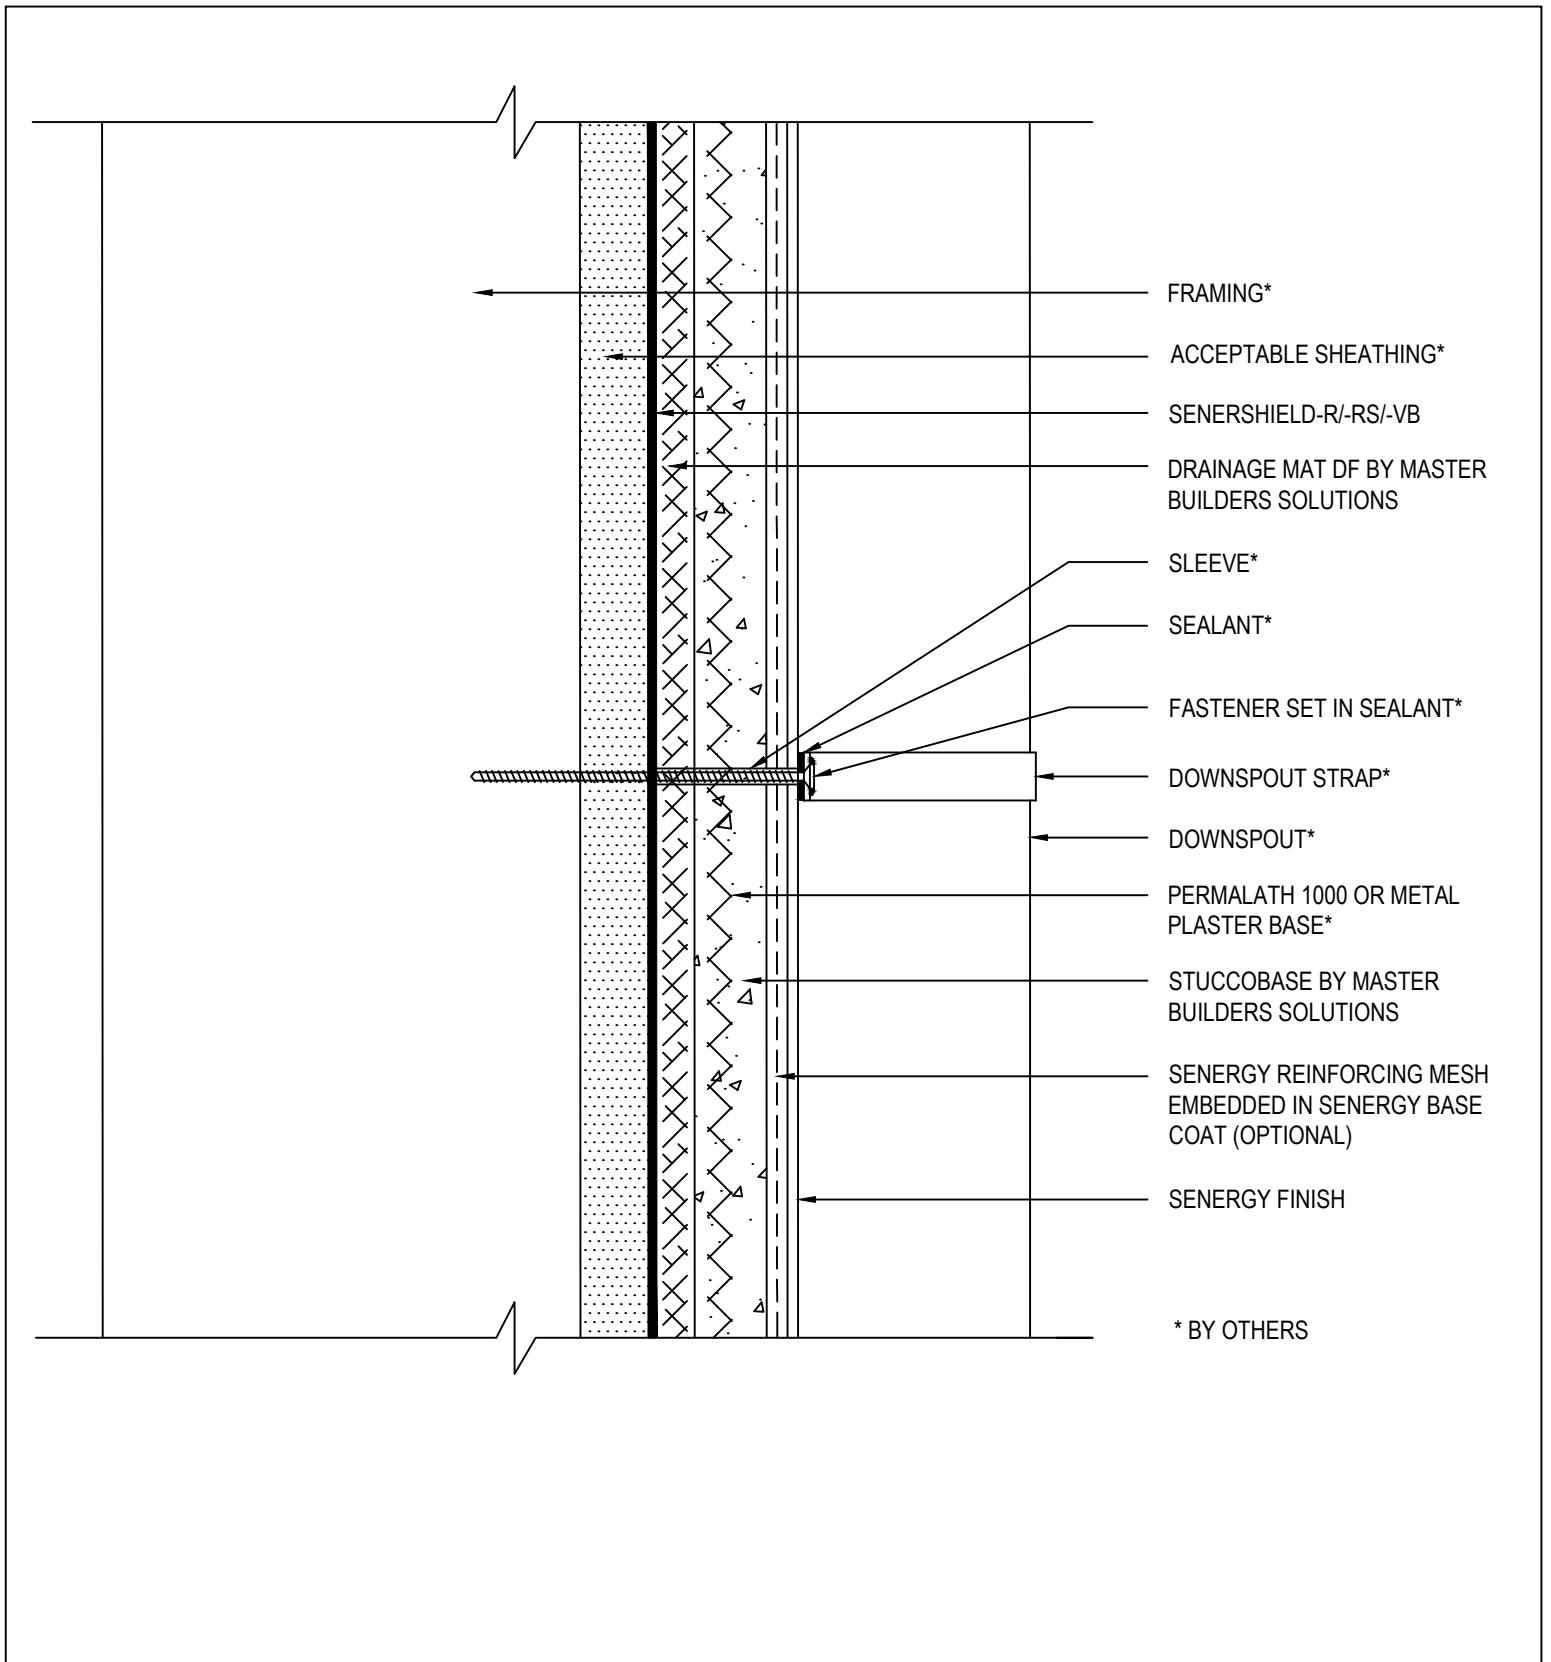

SENTRY STUCCO ULTRA WALL SYSTEM

TYPICAL DOWNSPOUT APPLICATION

SCALE: NTS

20

Senergy is a brand of Master Builders Solutions. Structure, substrates, flashing, sealant and other items which are not part of the Senergy *Sentry Stucco Ultra System* are the responsibility of others. This detail is subject to change without notice. Master Builders Solutions accepts no liability for the end use of this detail. For conditions not shown, consult Master Builders Solutions for review of specific detail.

Senergy®