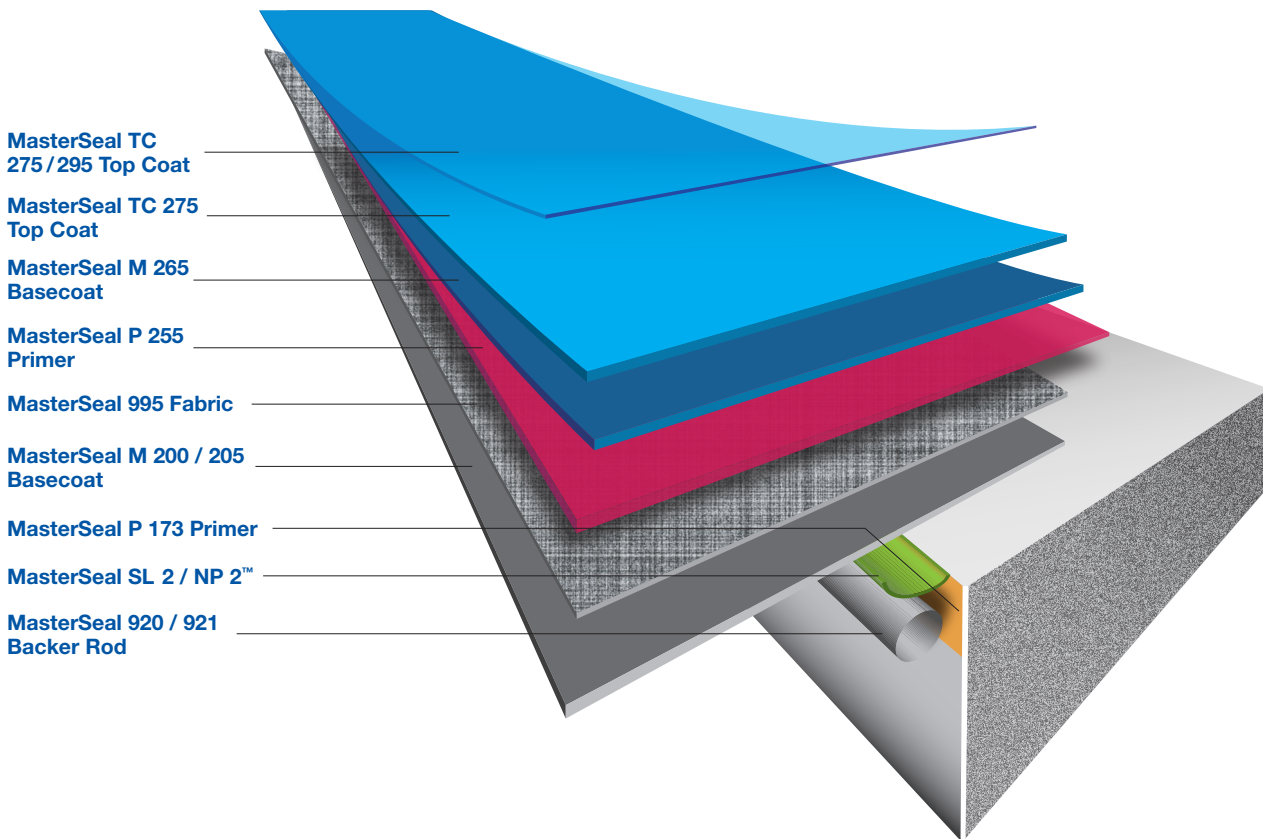

We create chemistry

DOUBLE TEE JOINT

MasterSeal® Traffic 2500 with MasterSeal 995 Fabric

BASF Corporation
Construction Systems
889 Valley Park Drive
Shakopee, MN 55379 USA

master-builders-solutions.BASF.us
Customer Service 1(800) 433-9517
Technical Service 1(800) 243-6739