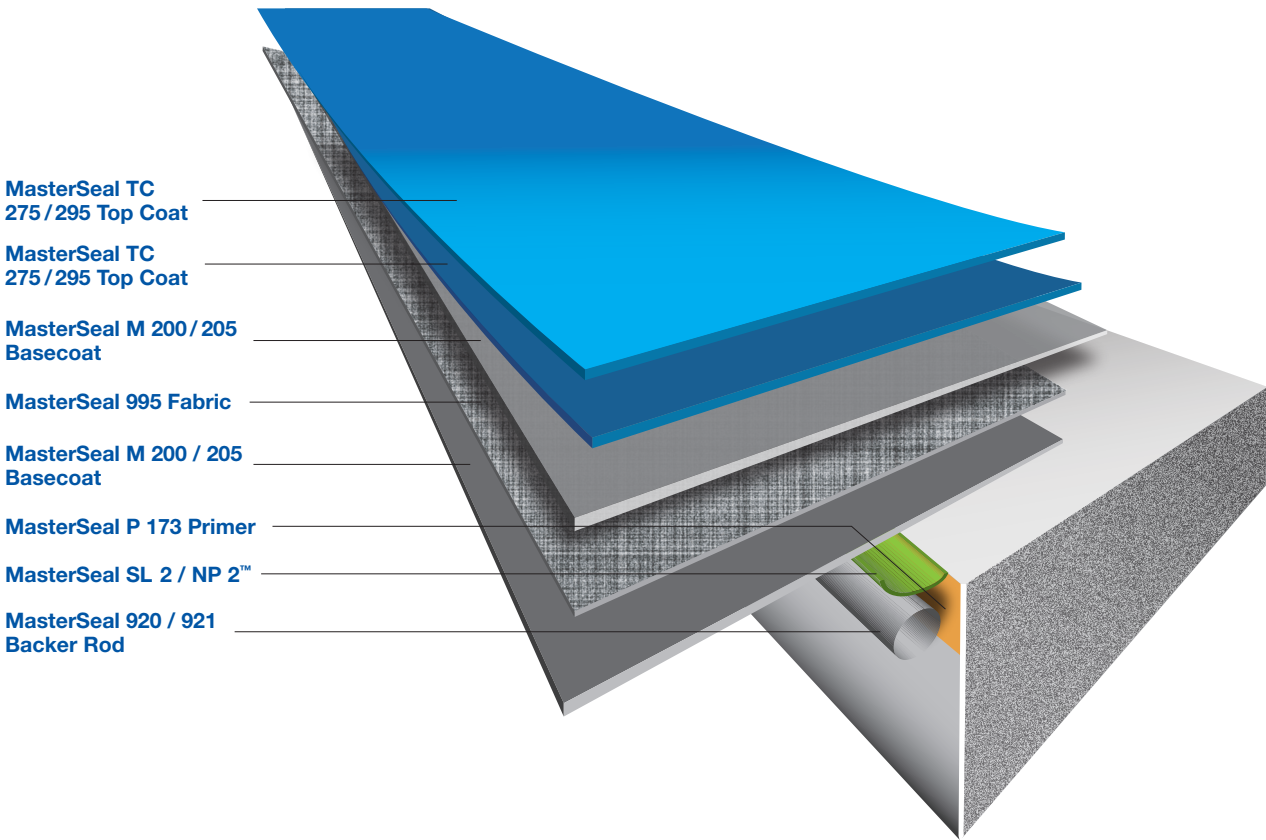

We create chemistry

DOUBLE TEE JOINT

MasterSeal[®] Traffic 2000 with MasterSeal 995 Fabric

BASF Corporation
Construction Systems
889 Valley Park Drive
Shakopee, MN 55379 USA
master-builders-solutions.BASF.us
Customer Service 1(800) 433-9517
Technical Service 1(800) 243-6739